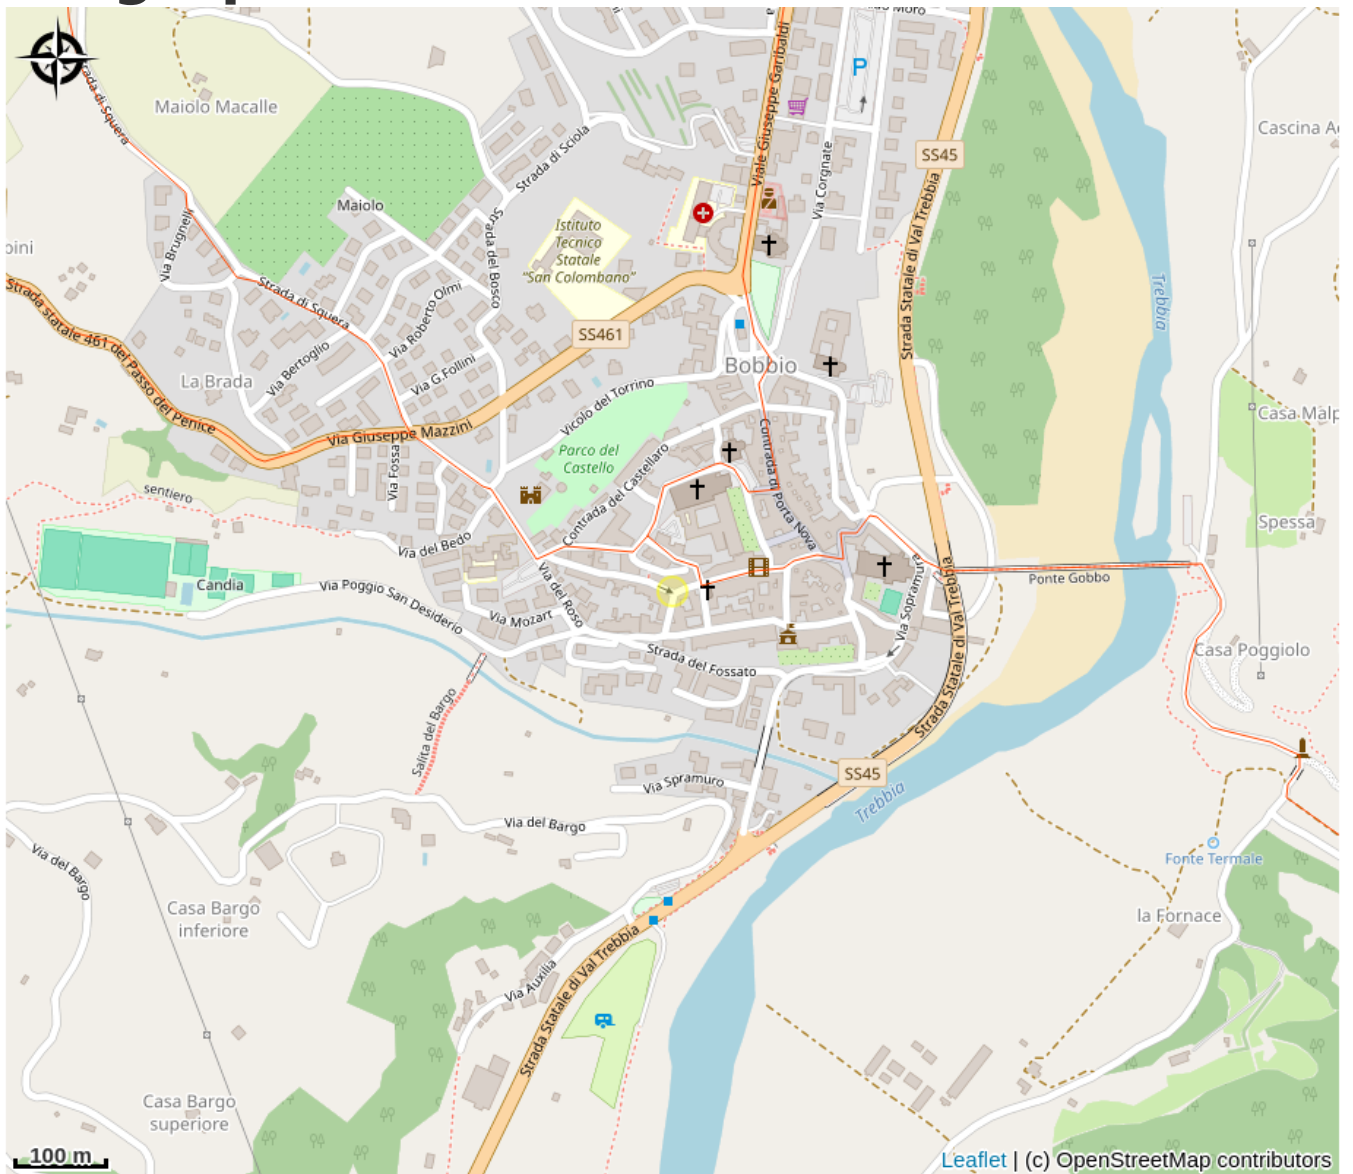

Municipal hostel of Palazzo Tamburelli

Italy

Attribution : Ostello comunale

In the historical centre, near the abbey.

Useful information

Category : Accommodation

Detail. : Stopover

Description

The hostel, located in an old historical palace with magnificent ceilings, has 9 rooms with 3 to 6 beds, ideal for pilgrims, groups or families.

Geographical location

All useful information

Practical info

43 places
dormitory 21€,
single room 45€
double room 56€.
groups (minimum 10 people) 10€ per person
Closed from October to April

Contact

Ostello comunale di Palazzo Tamburelli
Contrada dell'Ospedale 10
29022 Bobbio