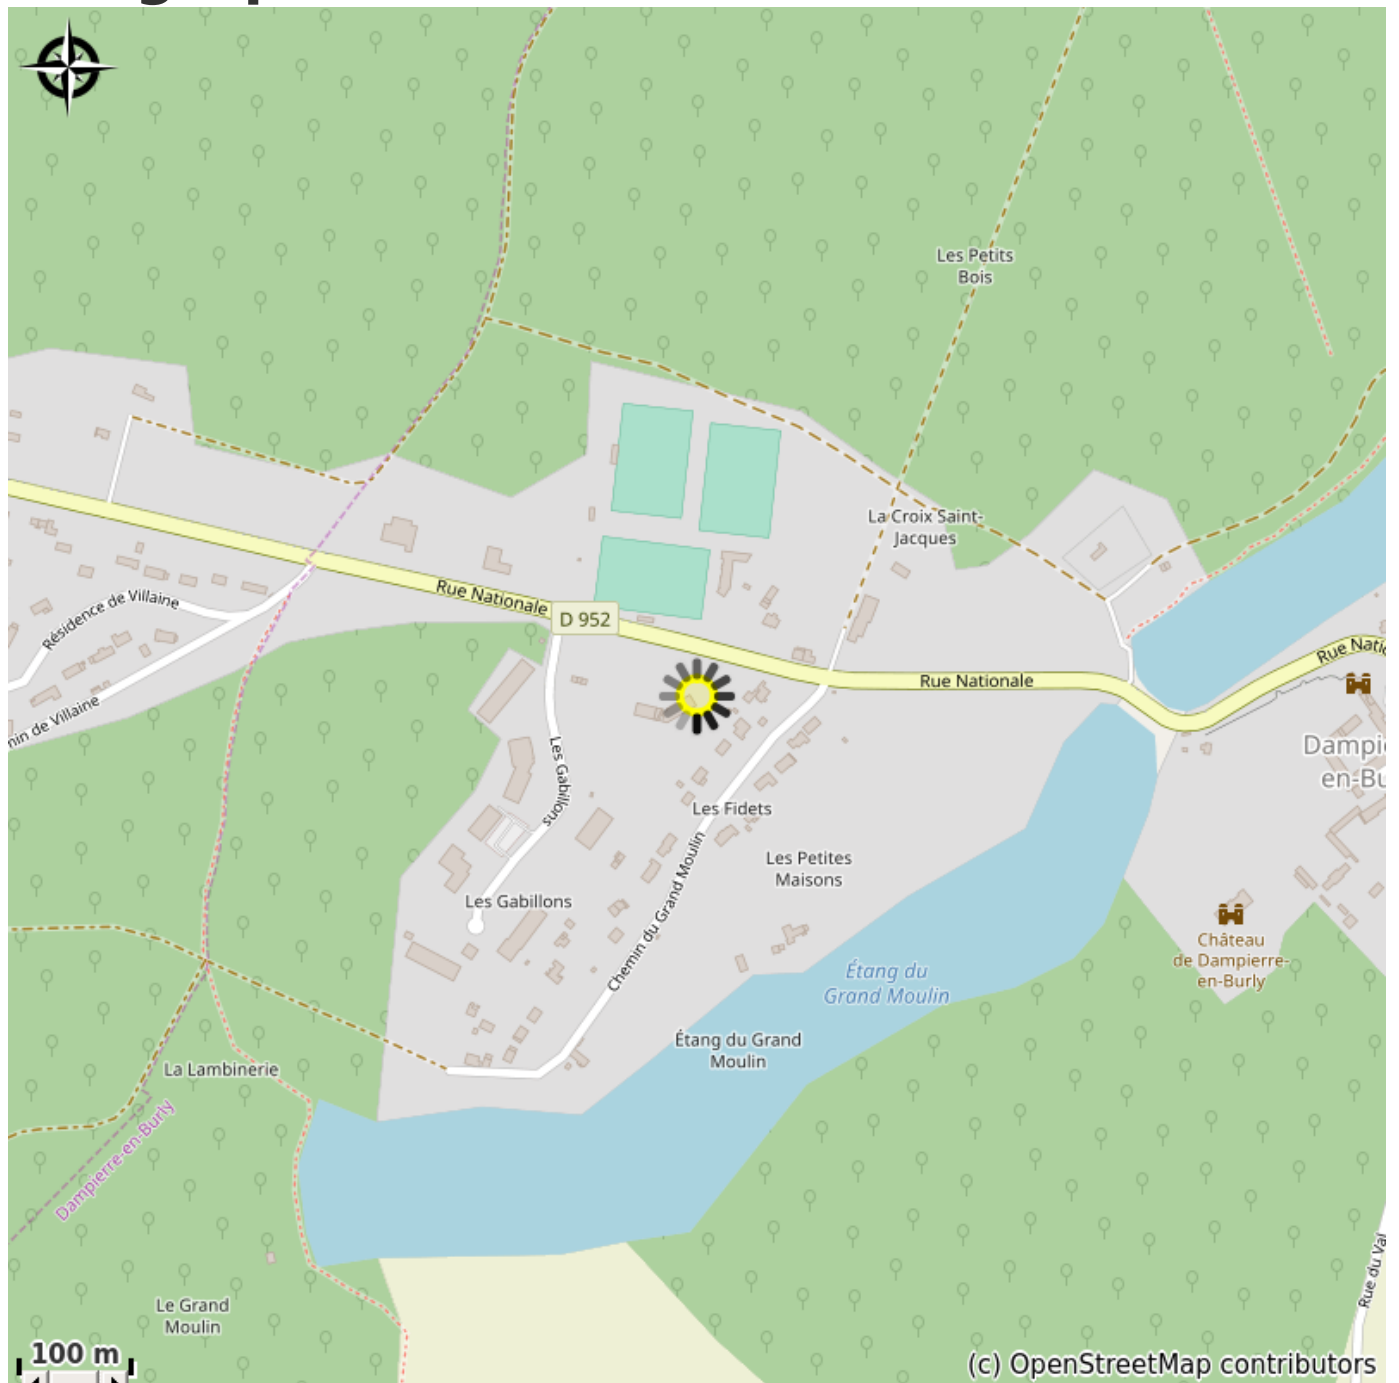

Le Mape Hotel in Dampierre-en-Burly

France

Attribution : Hébergement (Via Columbani)

Hotel and gîte located 18 km after Gien.

Useful information

Category : Accommodation

Detail. : Hotel

Description

The hotel is 150 m. from Via Columbani, at the exit of Dampierre-en-Burly on the D 952.

Geographical location

All useful information

Practical info

Reservation required

Contact

Le Mate Hôtel

5, Z.A. Les Gabillons