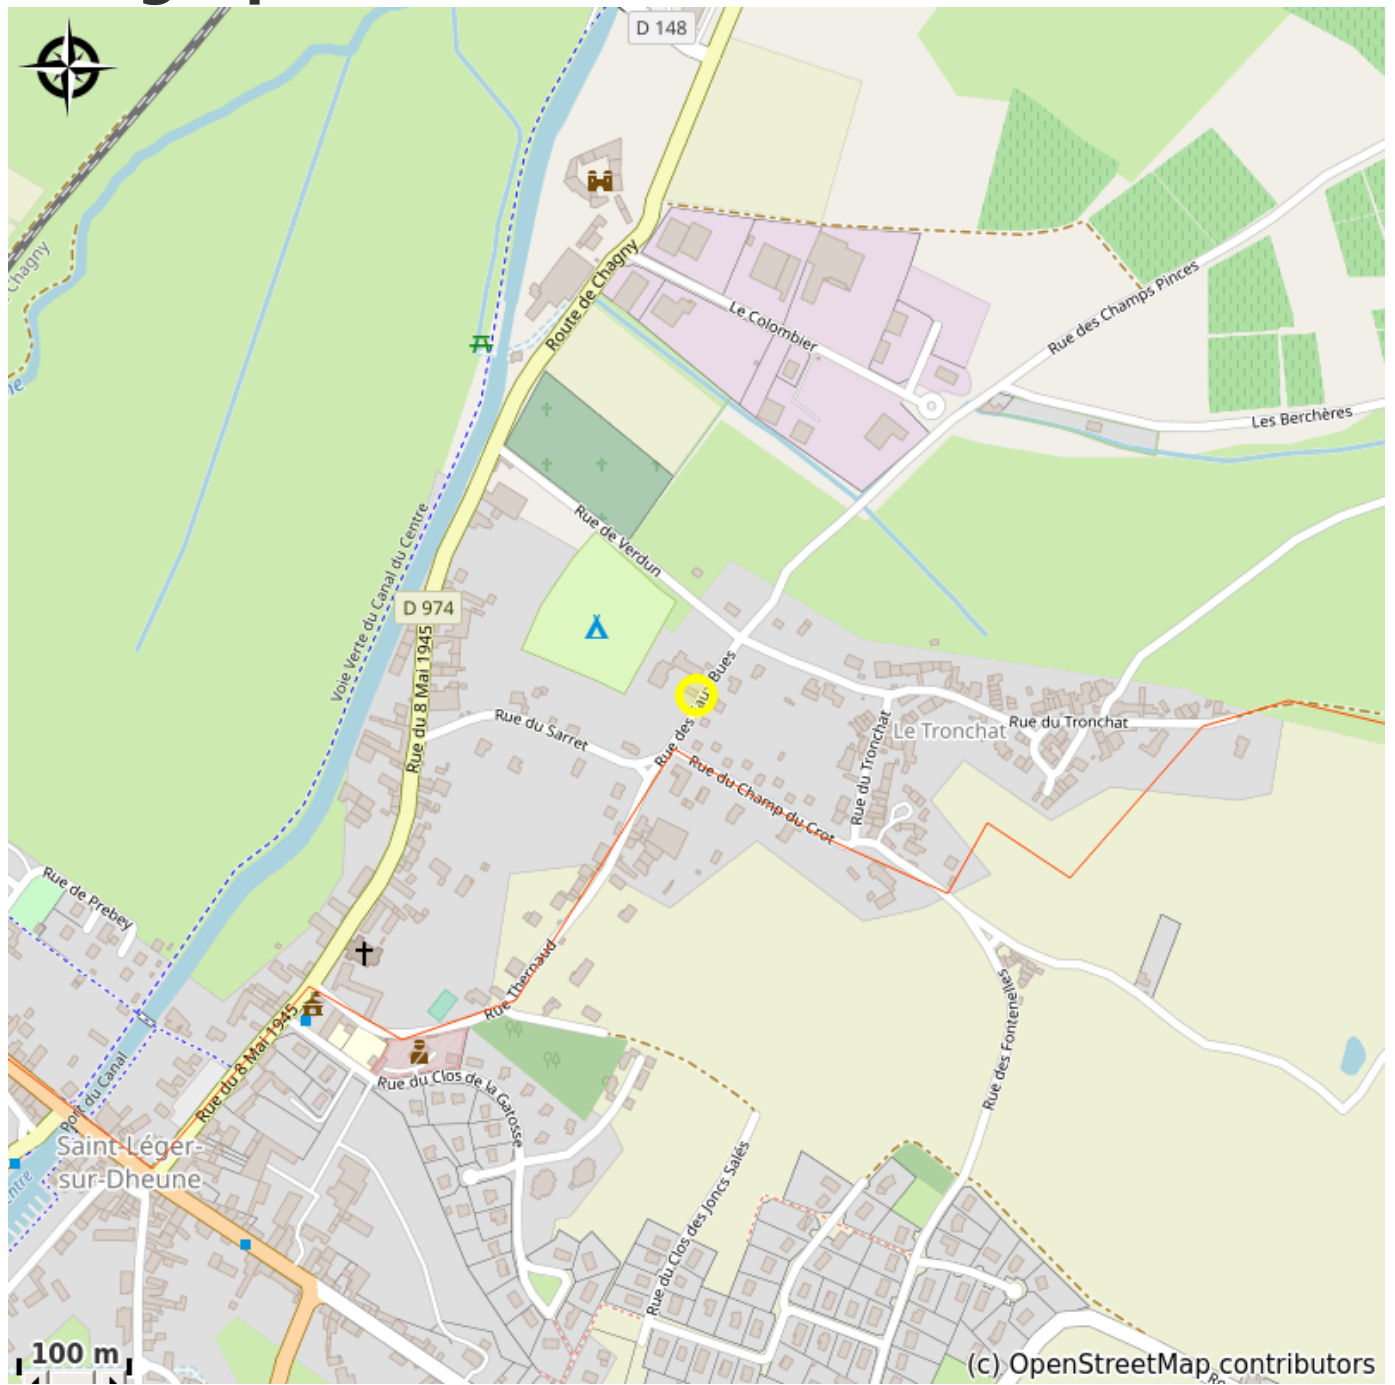

# Parenthèse Bourguignonne in saint-Léger-sur-Dheune

France

Attribution : Hébergement (Via Columbani)

*Parenthèse bourguignonne is located on the Via Columbani in the town centre of Saint-Léger -sur-Dheune.*

# Geographical location