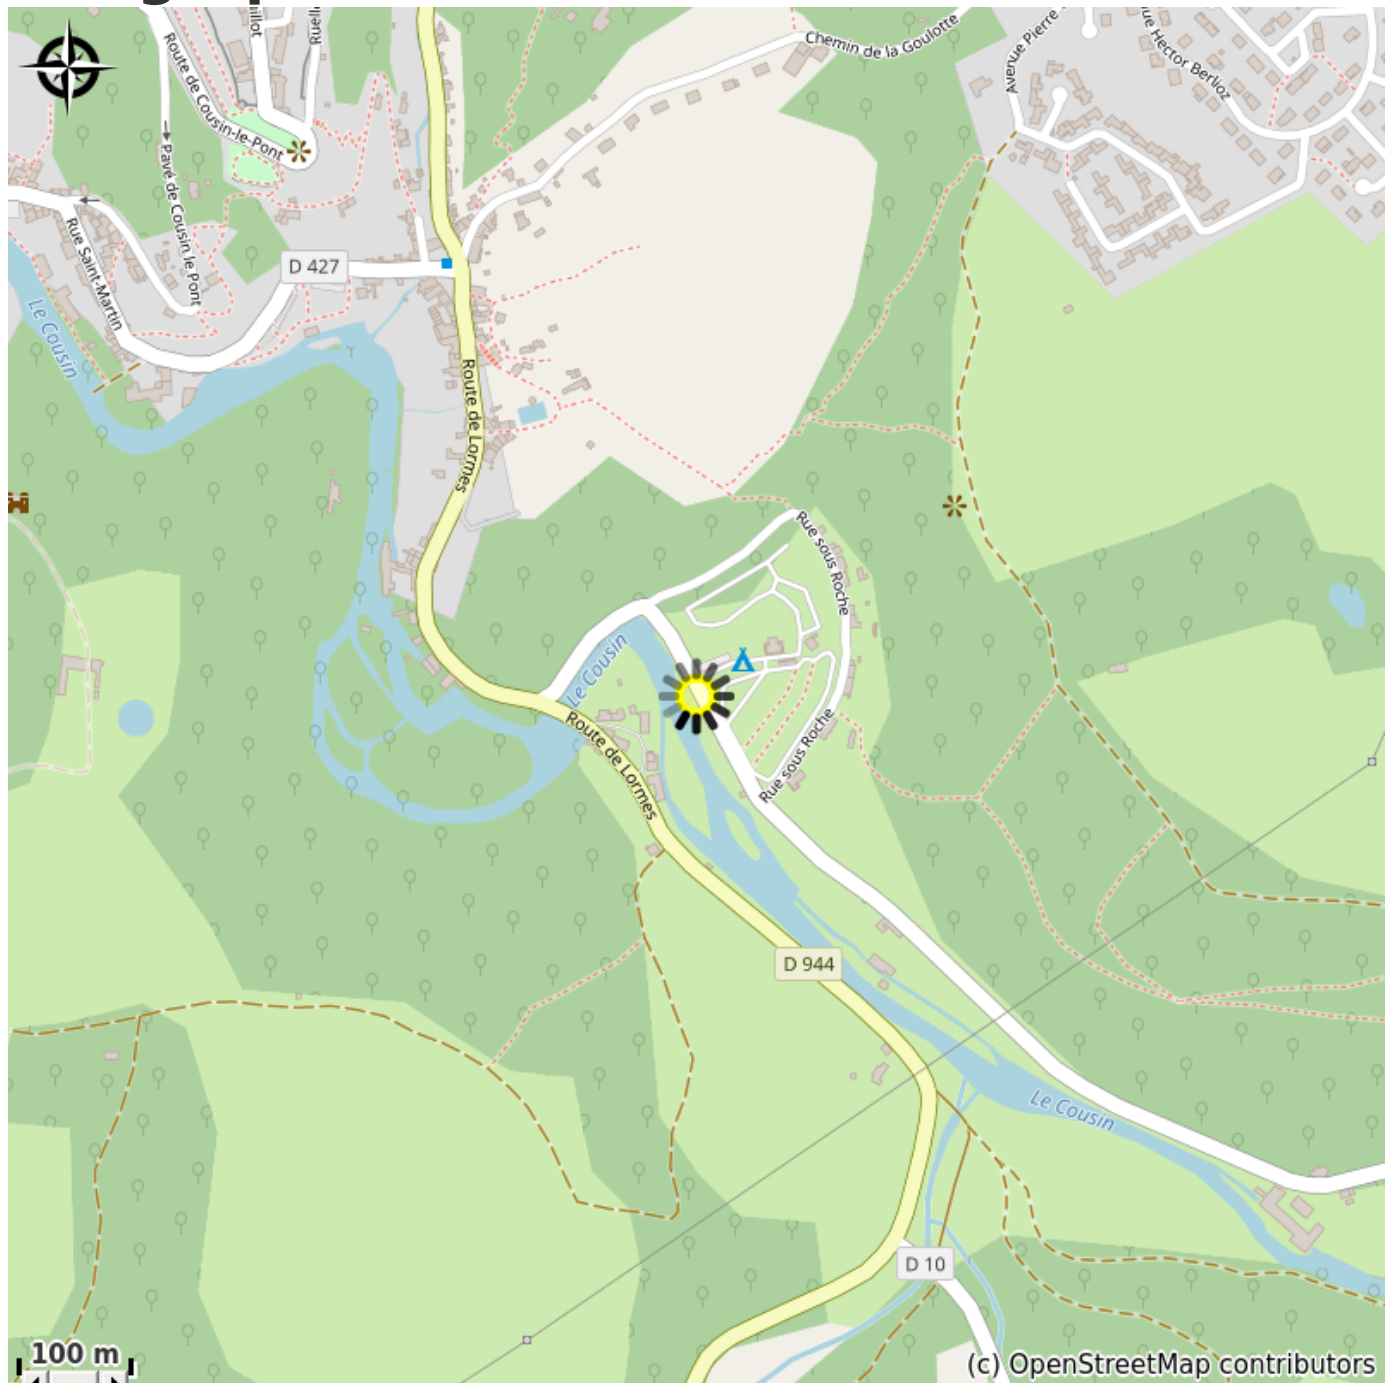

Camping Municipal sous Roche in Avallon

France

Attribution : Hébergement (Via Columbani)

This campsite is in the immediate vicinity of Via Columbani.

Useful information

Category : Accommodation

Detail. : Camping

Description

t the entrance of Avallon on Via Columbani after the bridge over Le Cousin take the road on the right for 100 meters. This campsite offers you Lodges, wooden shelters, canadian...

Geographical location

All useful information

Practical info

Reservation required

Contact

Camping municipal Sous Roche
Rue Sous Roche
89 200 Avallon
Tél : 0033 (0) 386 341 039

campingsousroche@ville-avallon.fr
[http://www.campingsousroche.com/
1_Accueil](http://www.campingsousroche.com/1_Accueil)