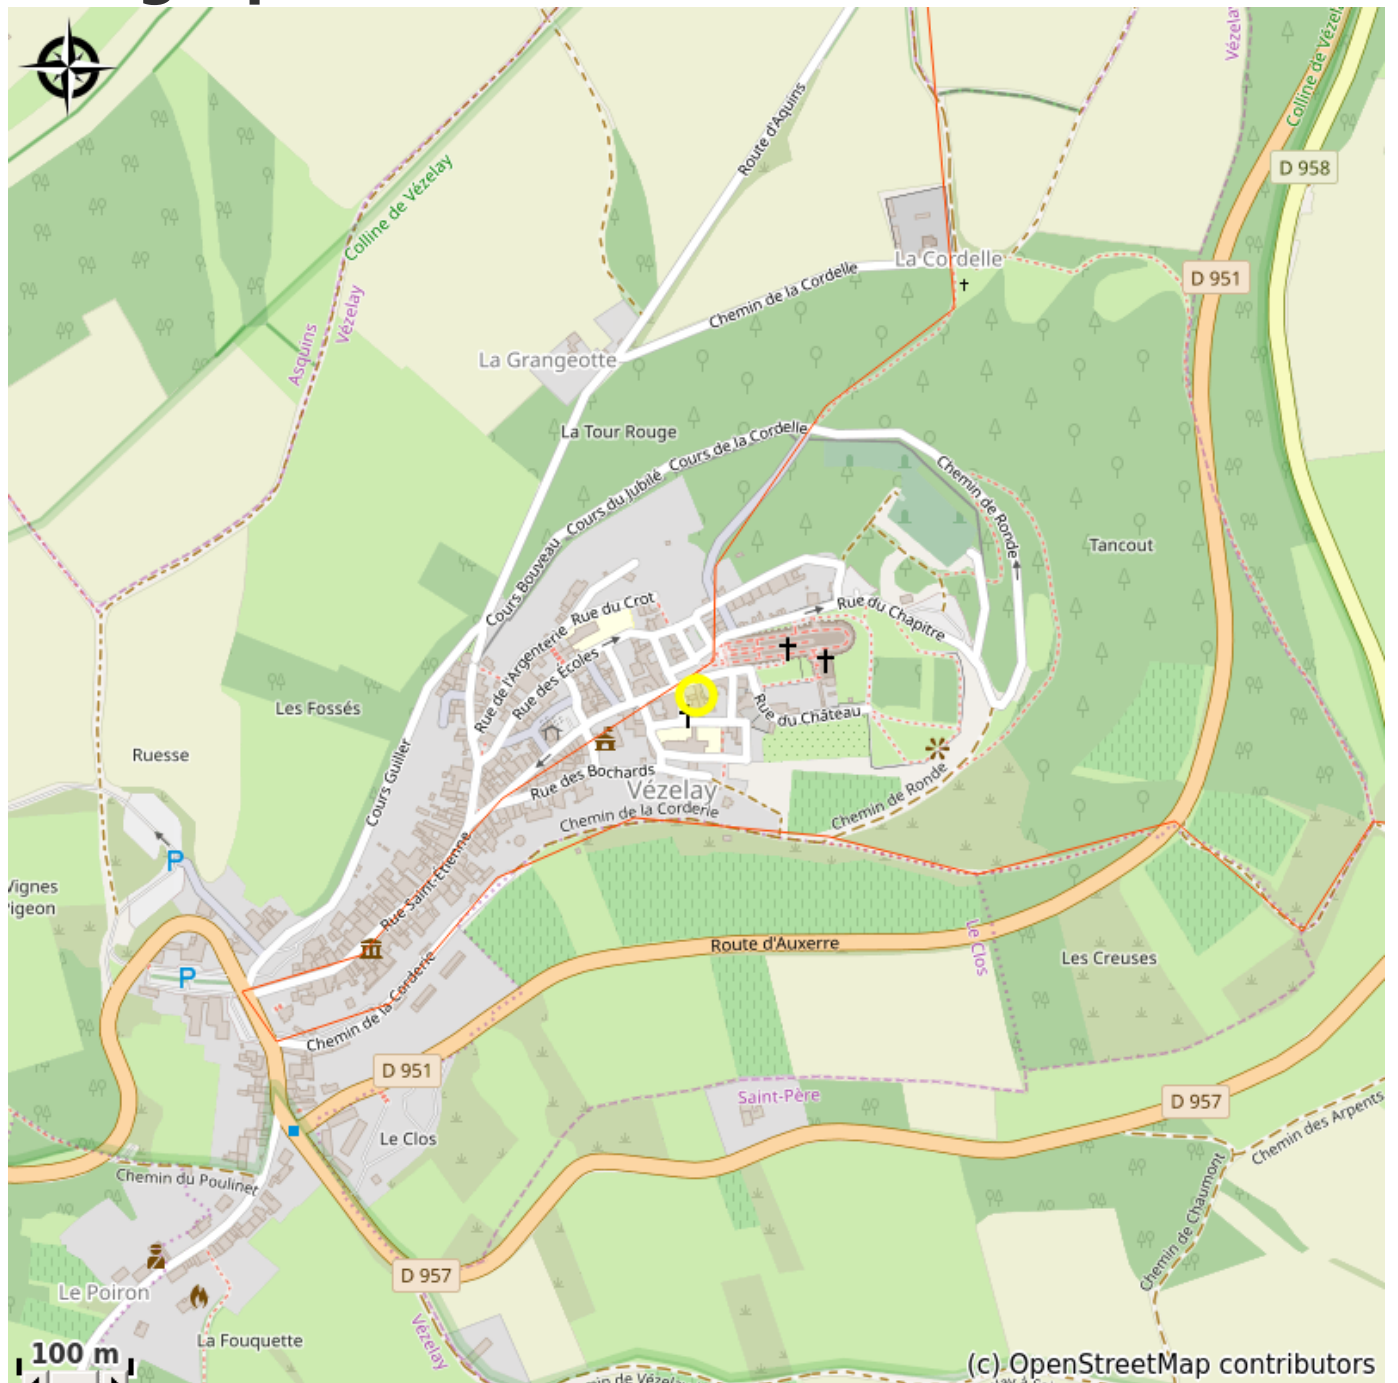

Geographical location