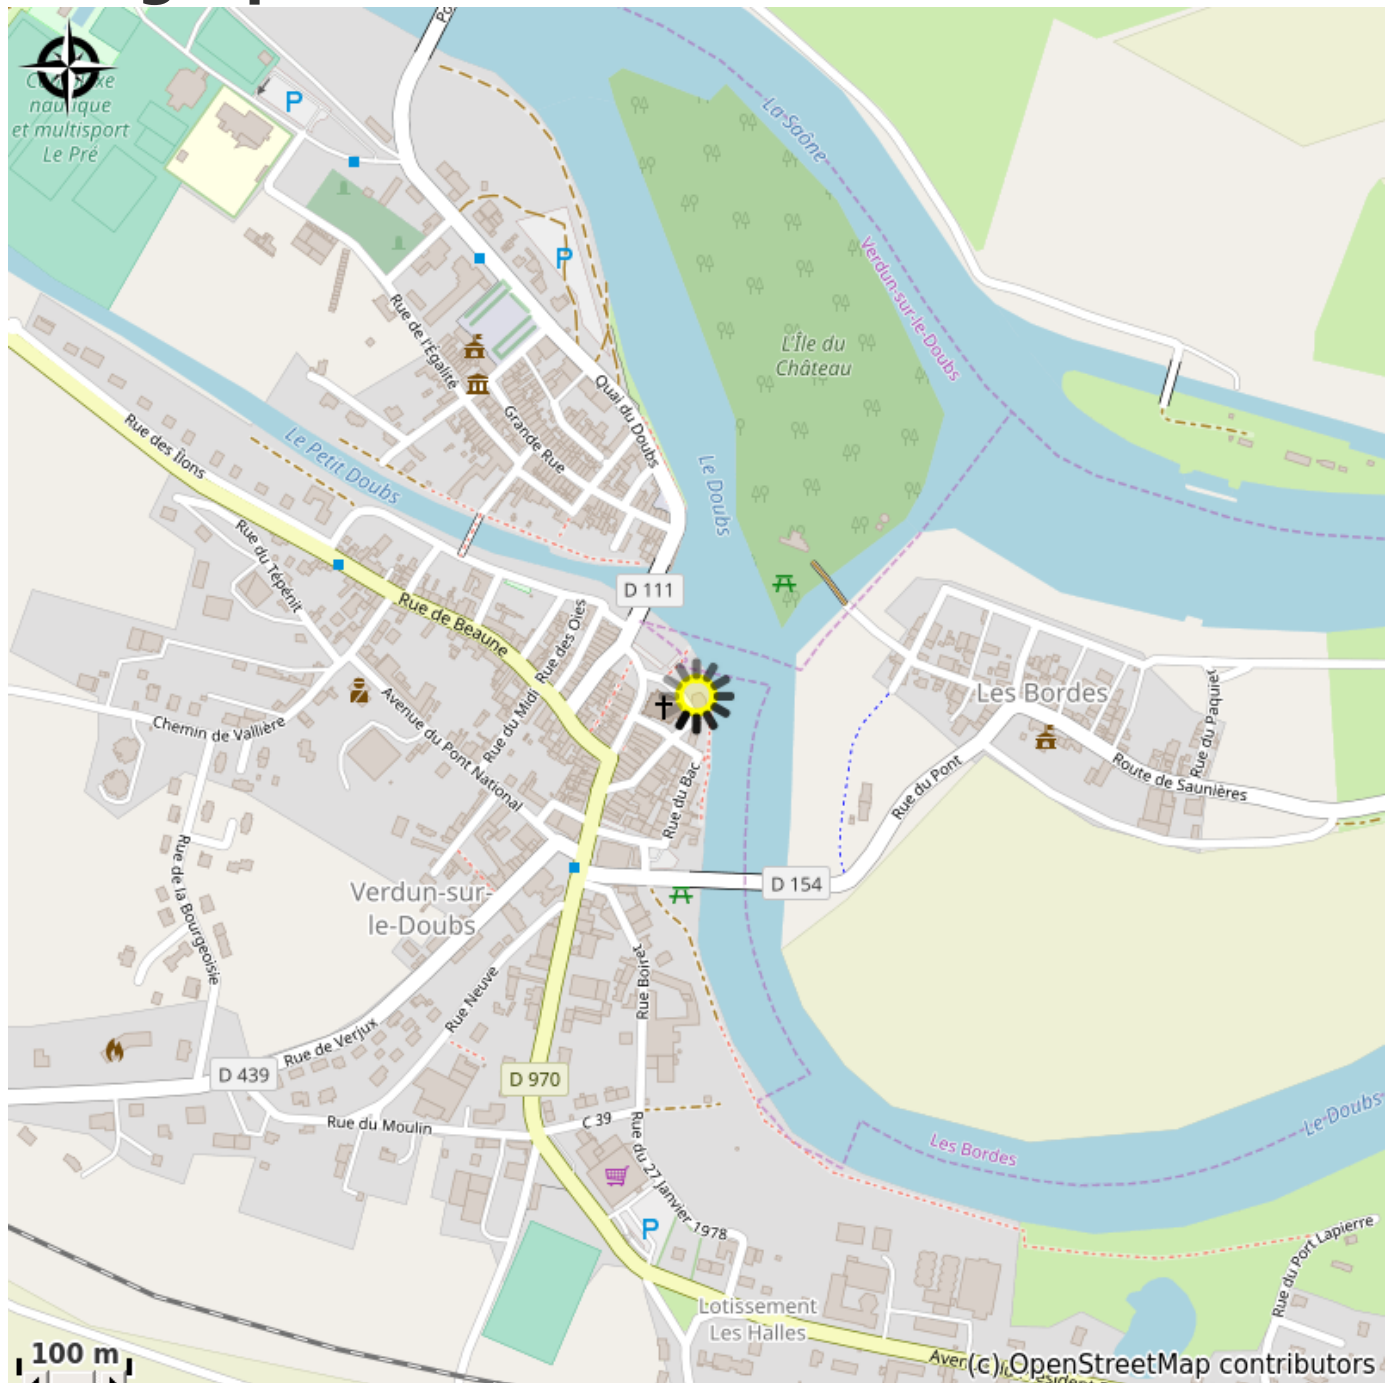

# Verdun-sur-le Doubs Tourist Office

France

Attribution : Information (Via Columbani)

*Located at the harbour master's office near the church.*

## Useful information

Category : Information

Detail : Tourism office

# Geographical location