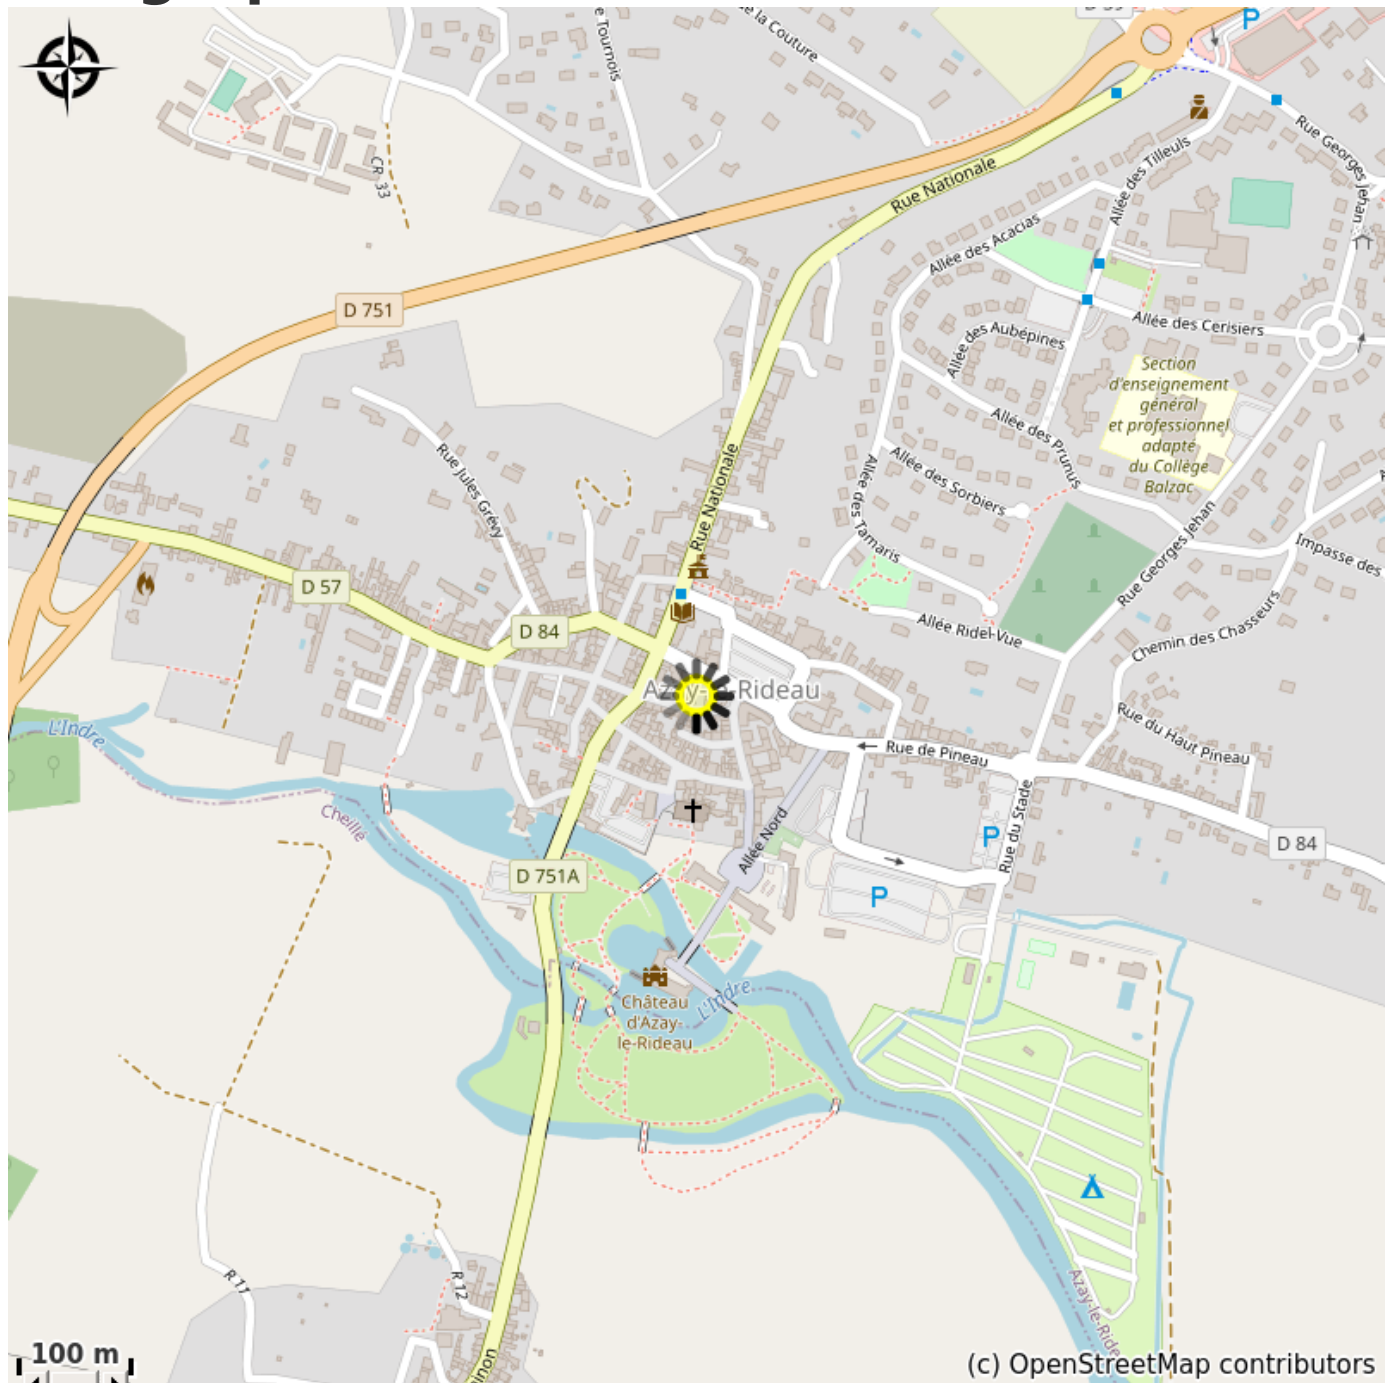

Azay-le-Rideau Tourist Office

France

Attribution : Information (Via Columbani)

Useful information

Category : Information

Detail : Tourism office

Geographical location

All useful information