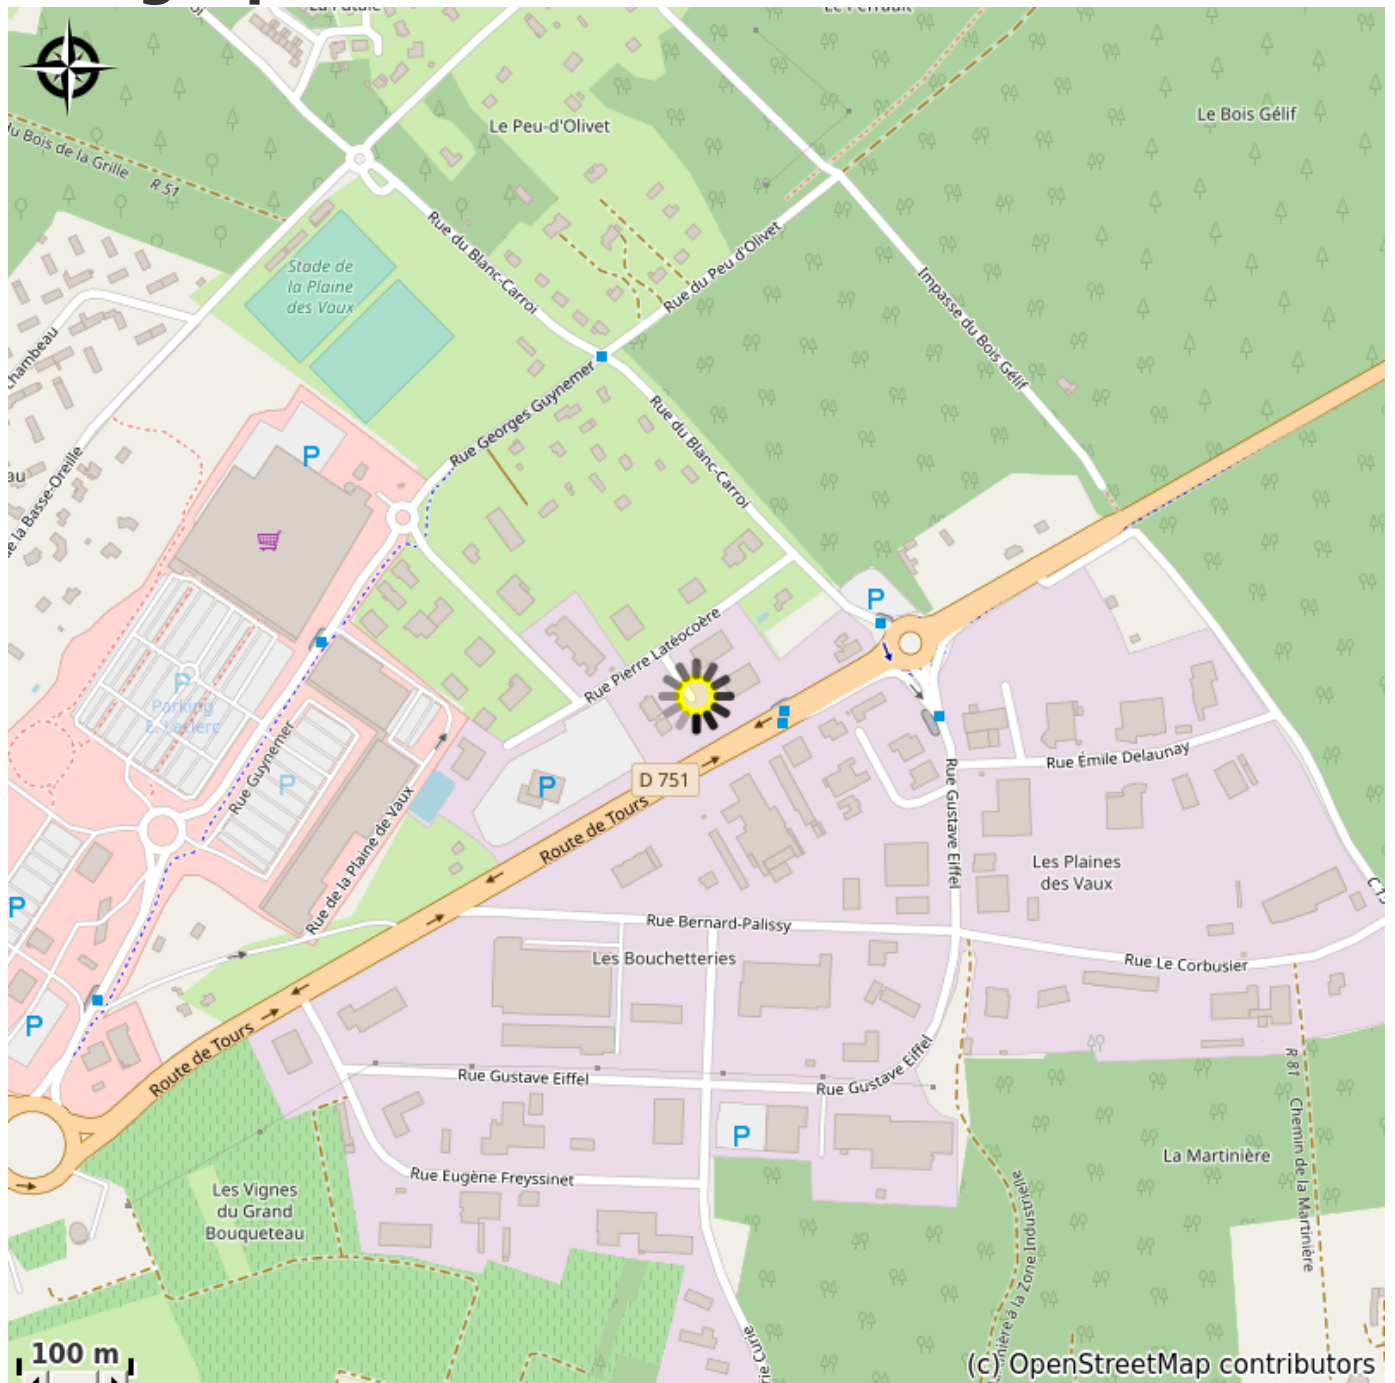

Hôtel Au Sans Soucis in chinon

France

Attribution : Hébergement (Via Columbani)

Hotel located in the Plaine de Vaux de Chinon business park crossed by the Via Columbani, restaurant nearby.

Useful information

Category : Accommodation

Detail. : Hotel

Description

Good value for money, access from rue Latécoère.

Geographical location

All useful information

Practical info

Reservation required