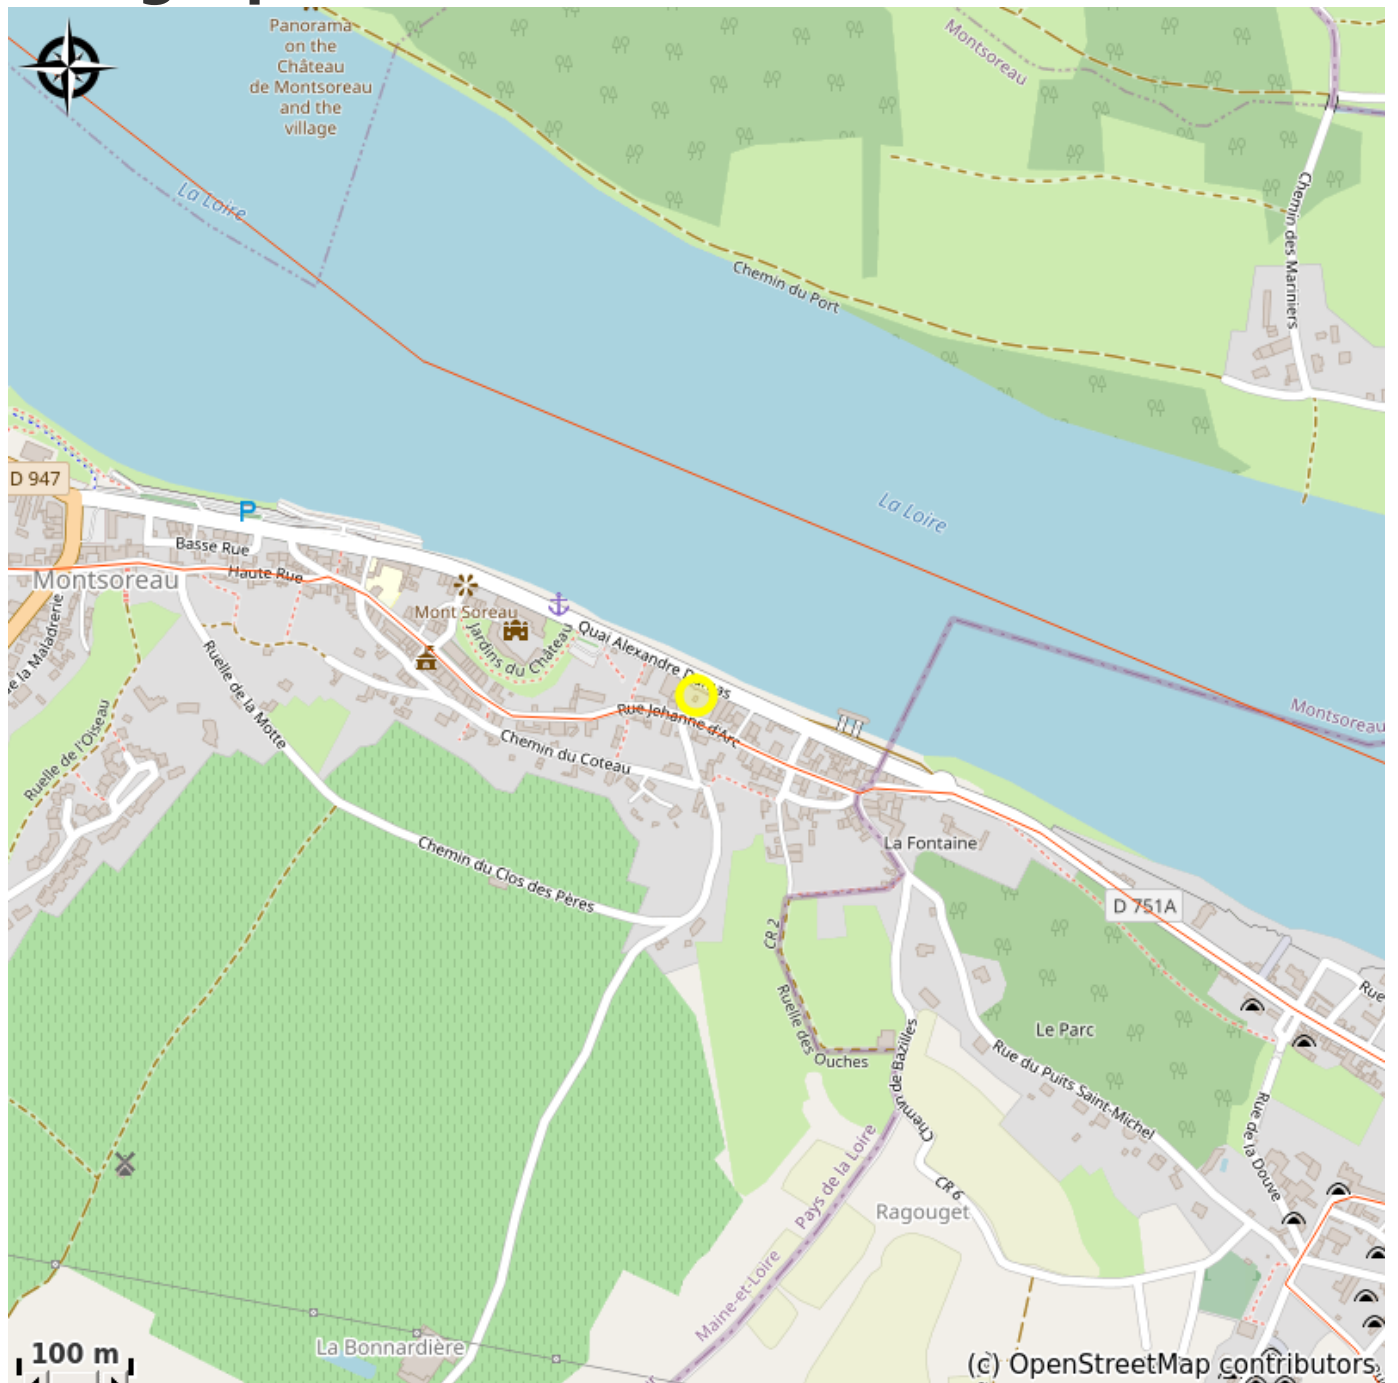

Le Prieuré at Montsoreau

France

Attribution : Hébergement (Via Columbani)

The Priory is located on the banks of the Loire River, 200 m from the castle of Montsoreau.

Useful information

Category : Accommodation

Detail. : Guesthouse

Geographical location

All useful information

Practical info

Reservation required

Contact

Le Prieuré

10 Quai Alexandre Dumas,