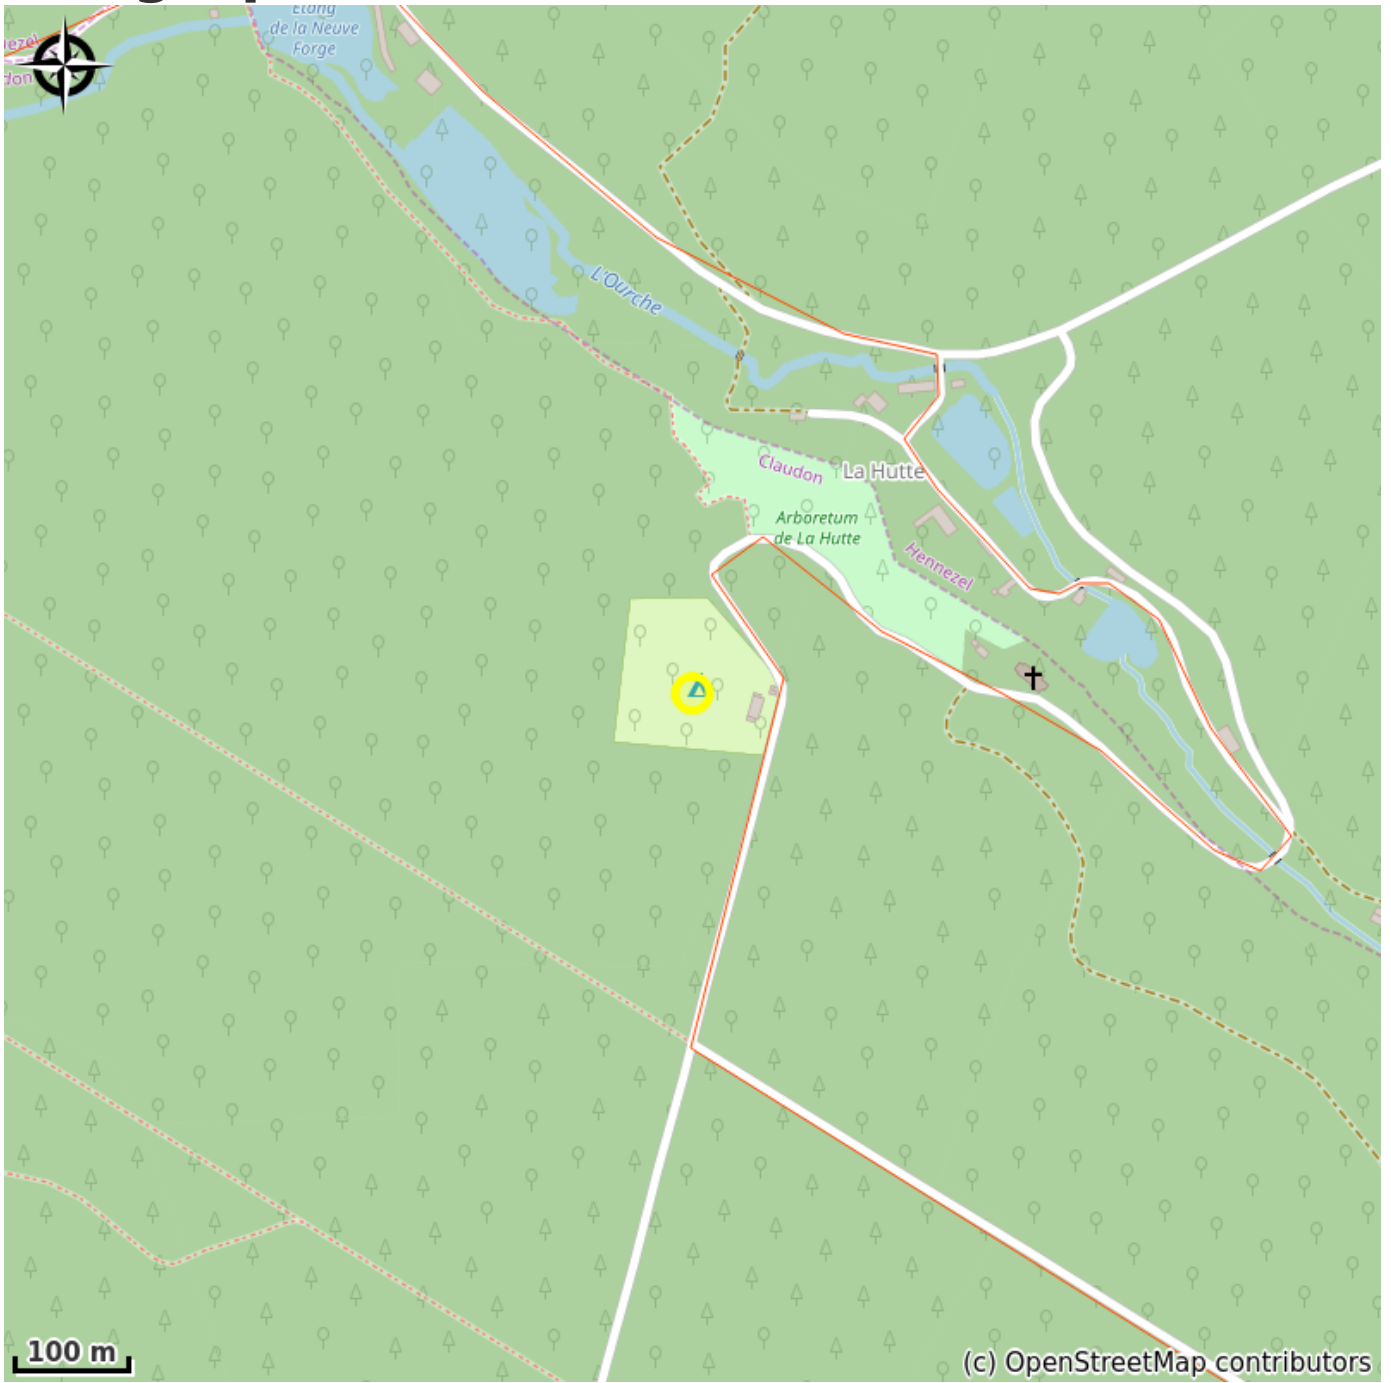

La clairière de Verbamont

France

La Clairière du Verbamont, at La Hutte, is located 9km from Darney on the Via Columbani, stage Darney-Bains-les-Bains, and in the heart of the Darney forest.

Useful information

Category : Accommodation

Detail. : Camping

Description

Overlooking the valley of the Ourche, the clearing of Verbamont offers nights in huts (heated) with table d'hôtes (meals only if overnight stay).

Geographical location