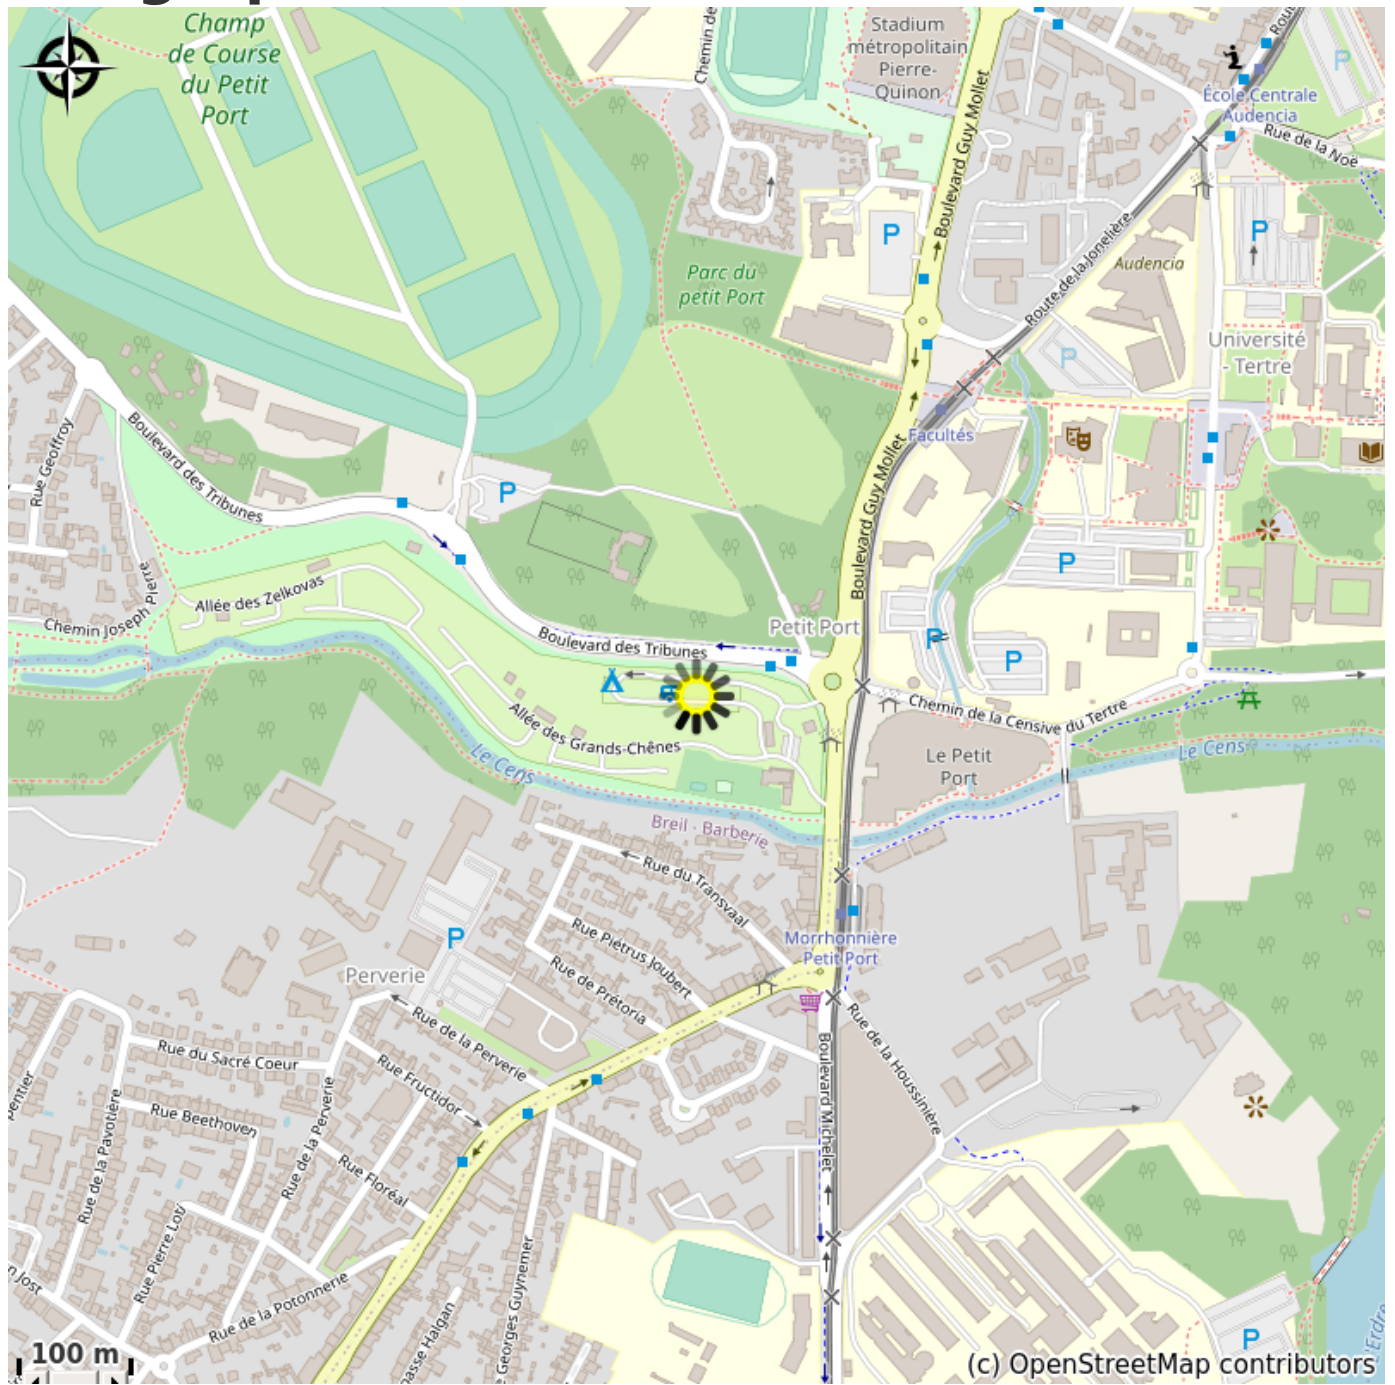

# Camping du Petit Port in Nantes

France

Attribution : Hébergement (Via Columbani)

*Campsite located 2,500 metres from the cathedral north of Nantes and your next stopover.*

# Geographical location