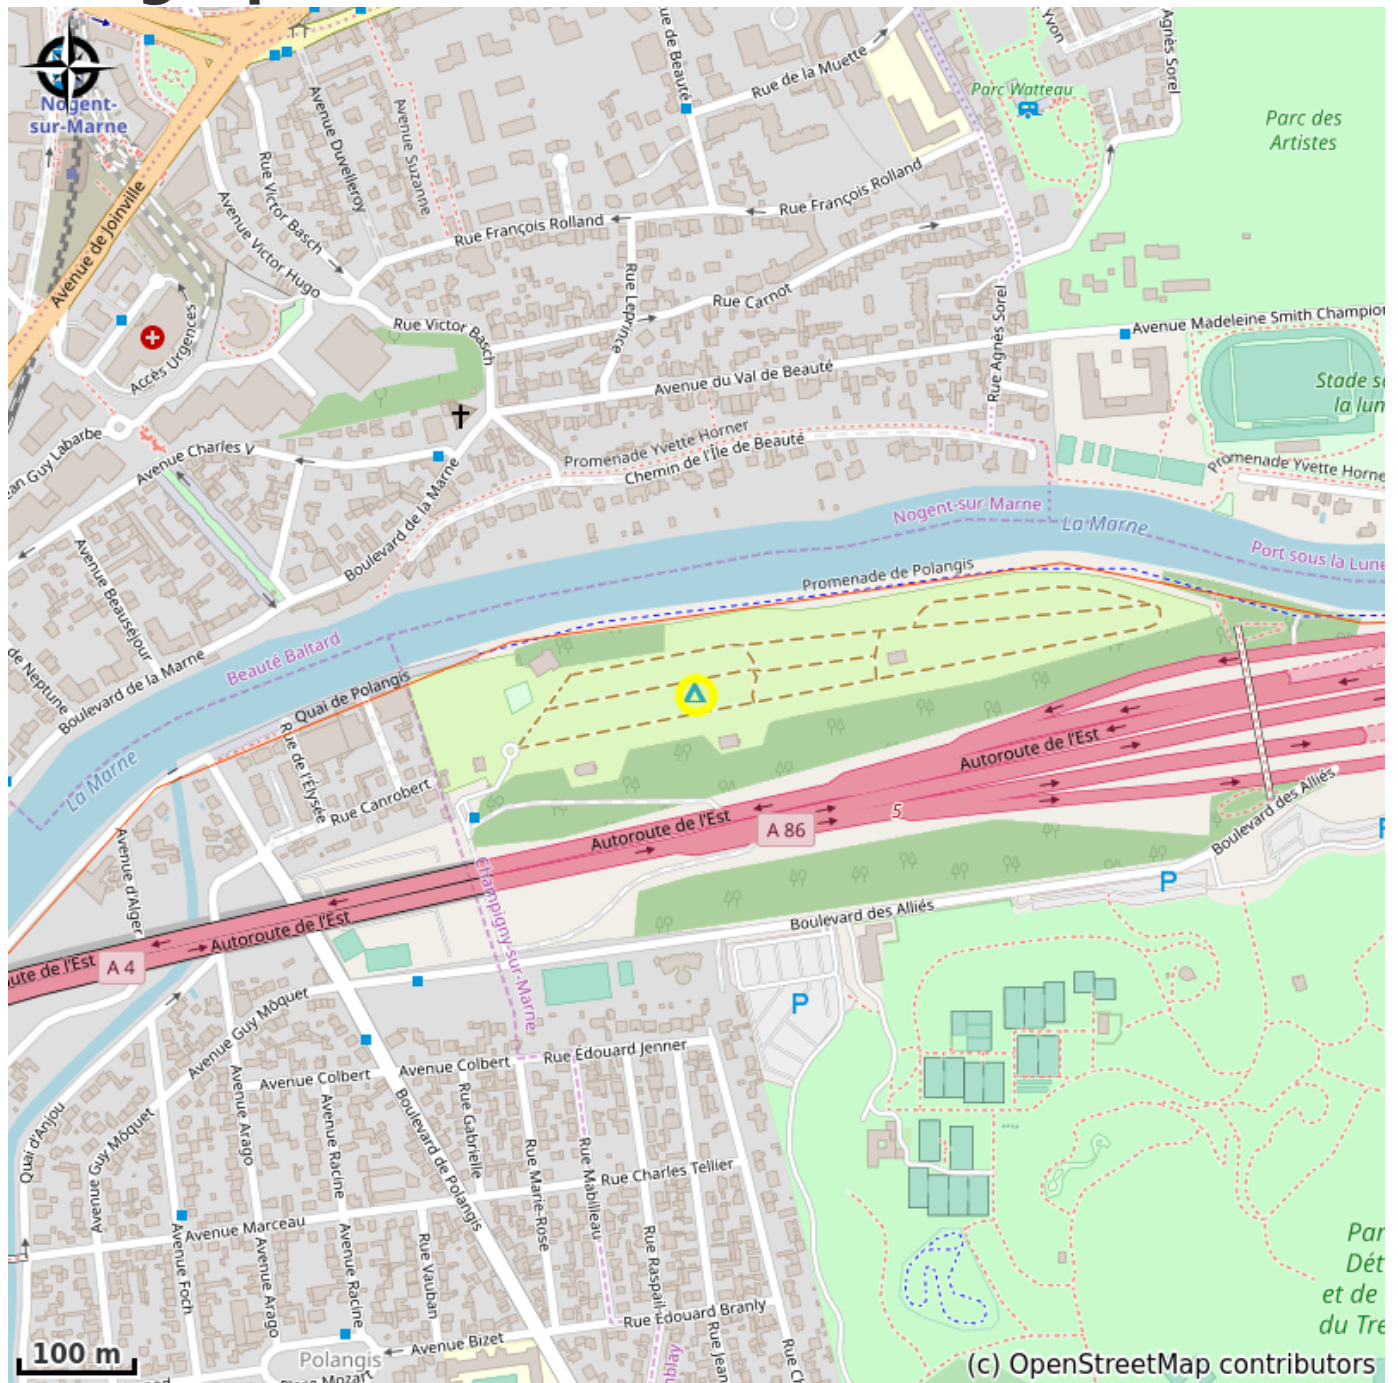

Geographical location