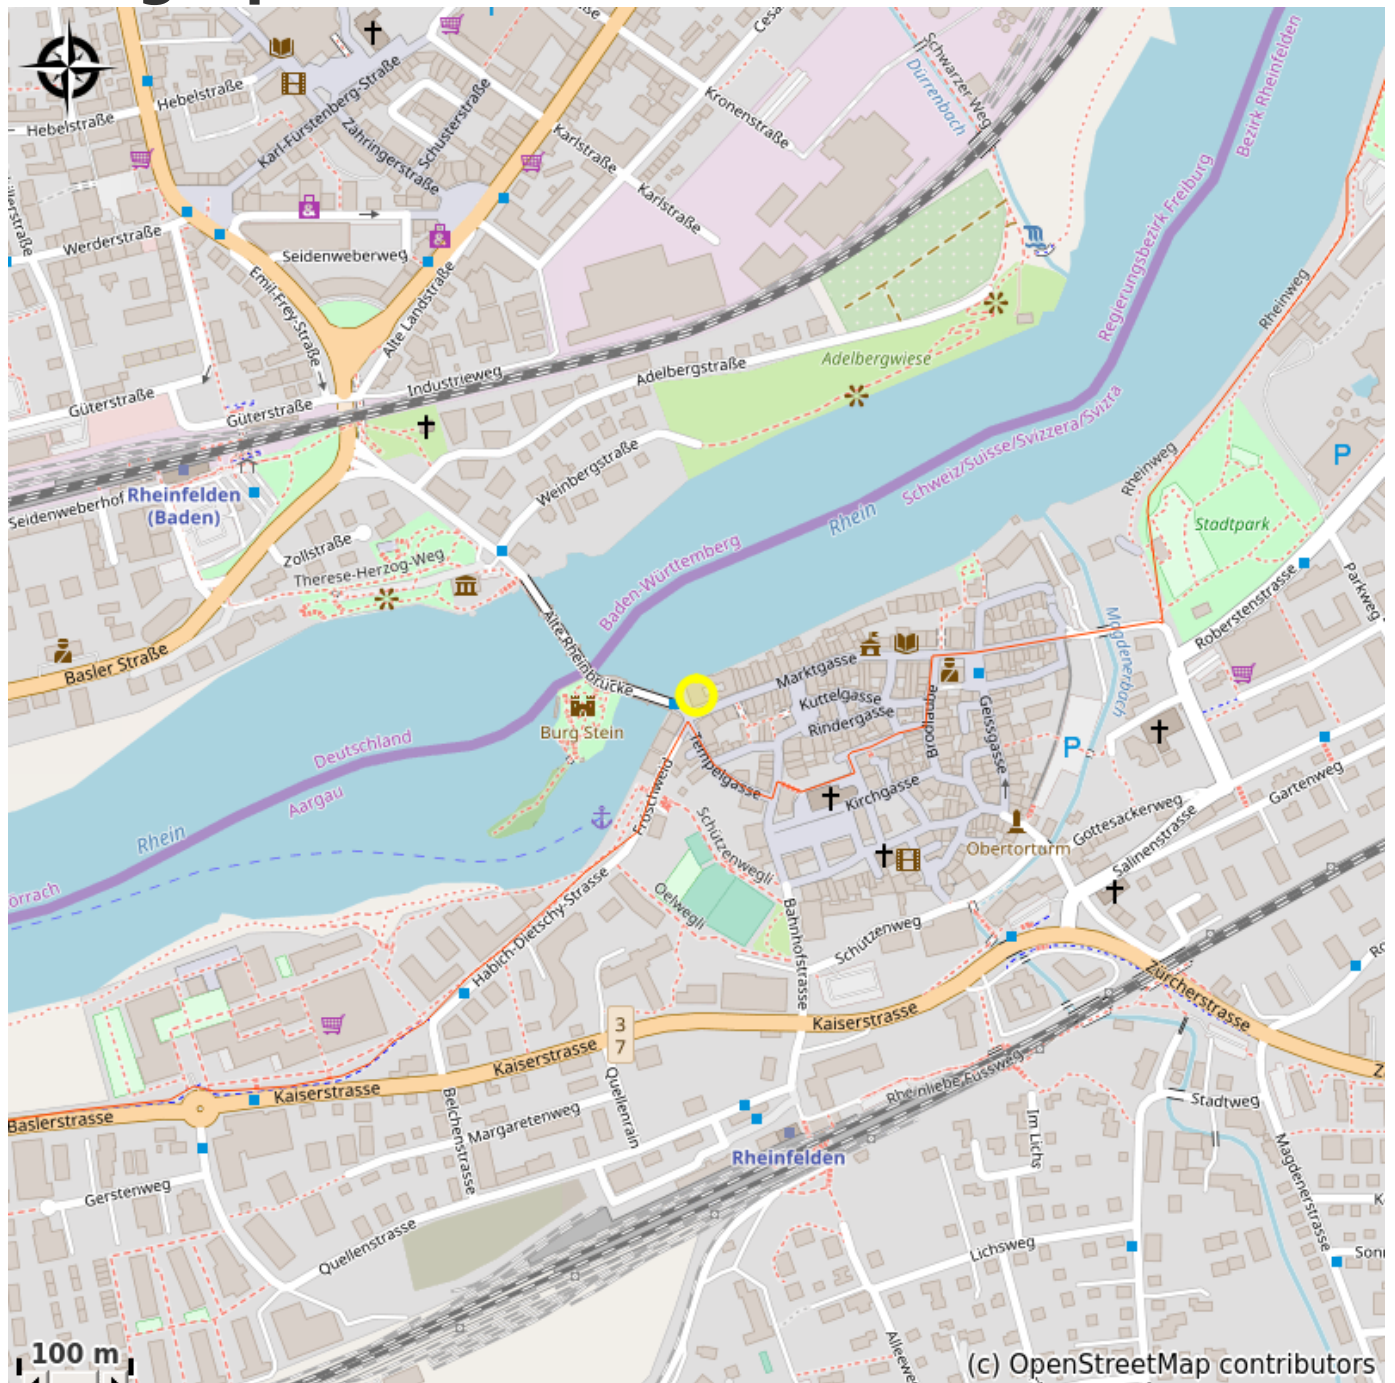

Hotel restaurant Schiff am Rhein

Switzerland

Attribution : Hôtel Schiff am Rhein

Located on the banks of the Rhine at the entrance to the historic city.

Useful information

Category : Accommodation

Detail. : Hotel

Description

Hotel and restaurant overlooking the Rhine run by a young team.

Geographical location

All useful information

Contact

Hotel Schiff am Rhein
Marktgasse 60
4310 Rheinfelden

+41 61 836 22 22

willkommen@hotelschiff.ch