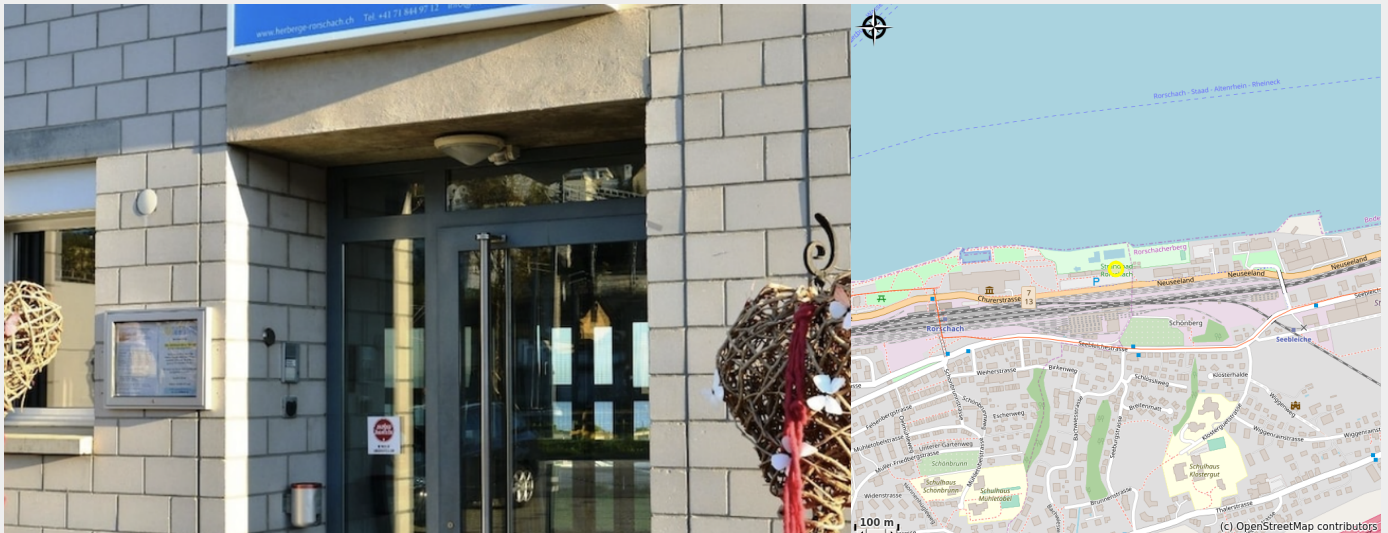

# Auberge am See

Switzerland

Attribution : Herberge am See

*On the east side of town by the pool.*

# Geographical location