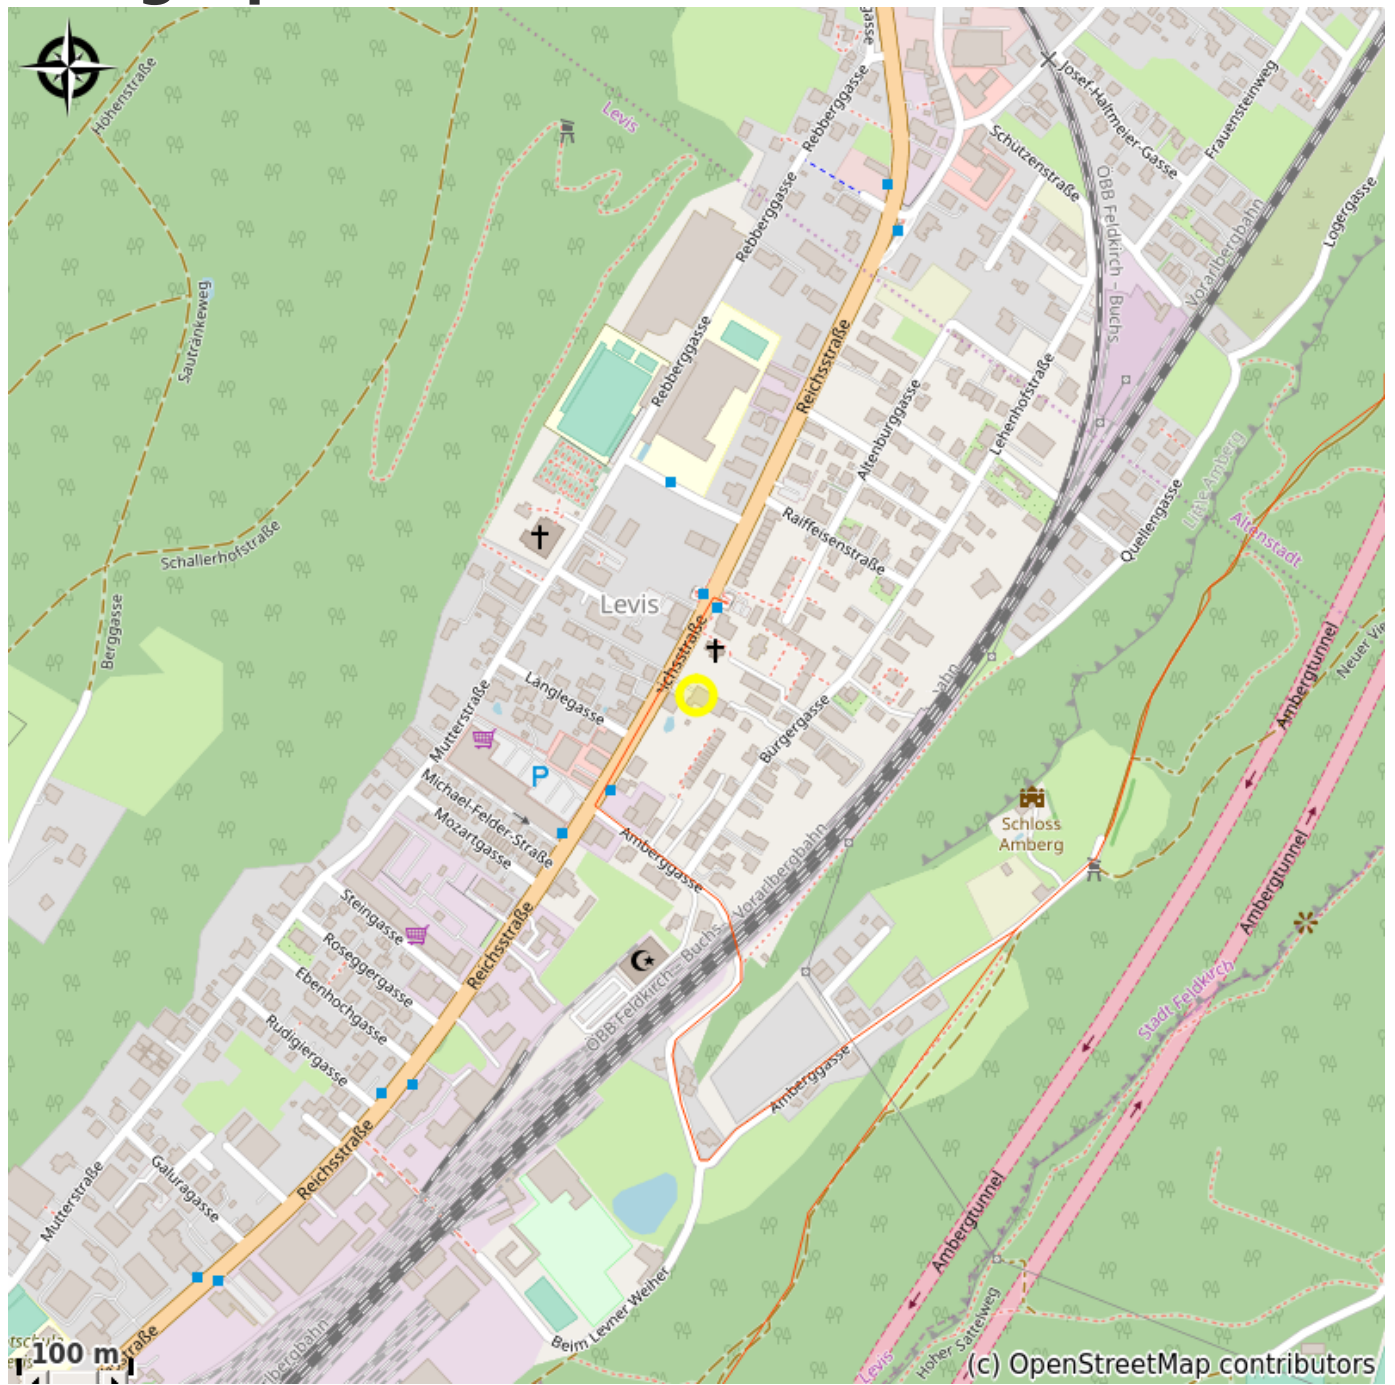

# Hotel S'Matt Bob

Attribution : Hôtel S'Matt Bob

*North of the city below Amberg Castle.  
Reach Feldkirch after Amberg Castle.*

# Geographical location