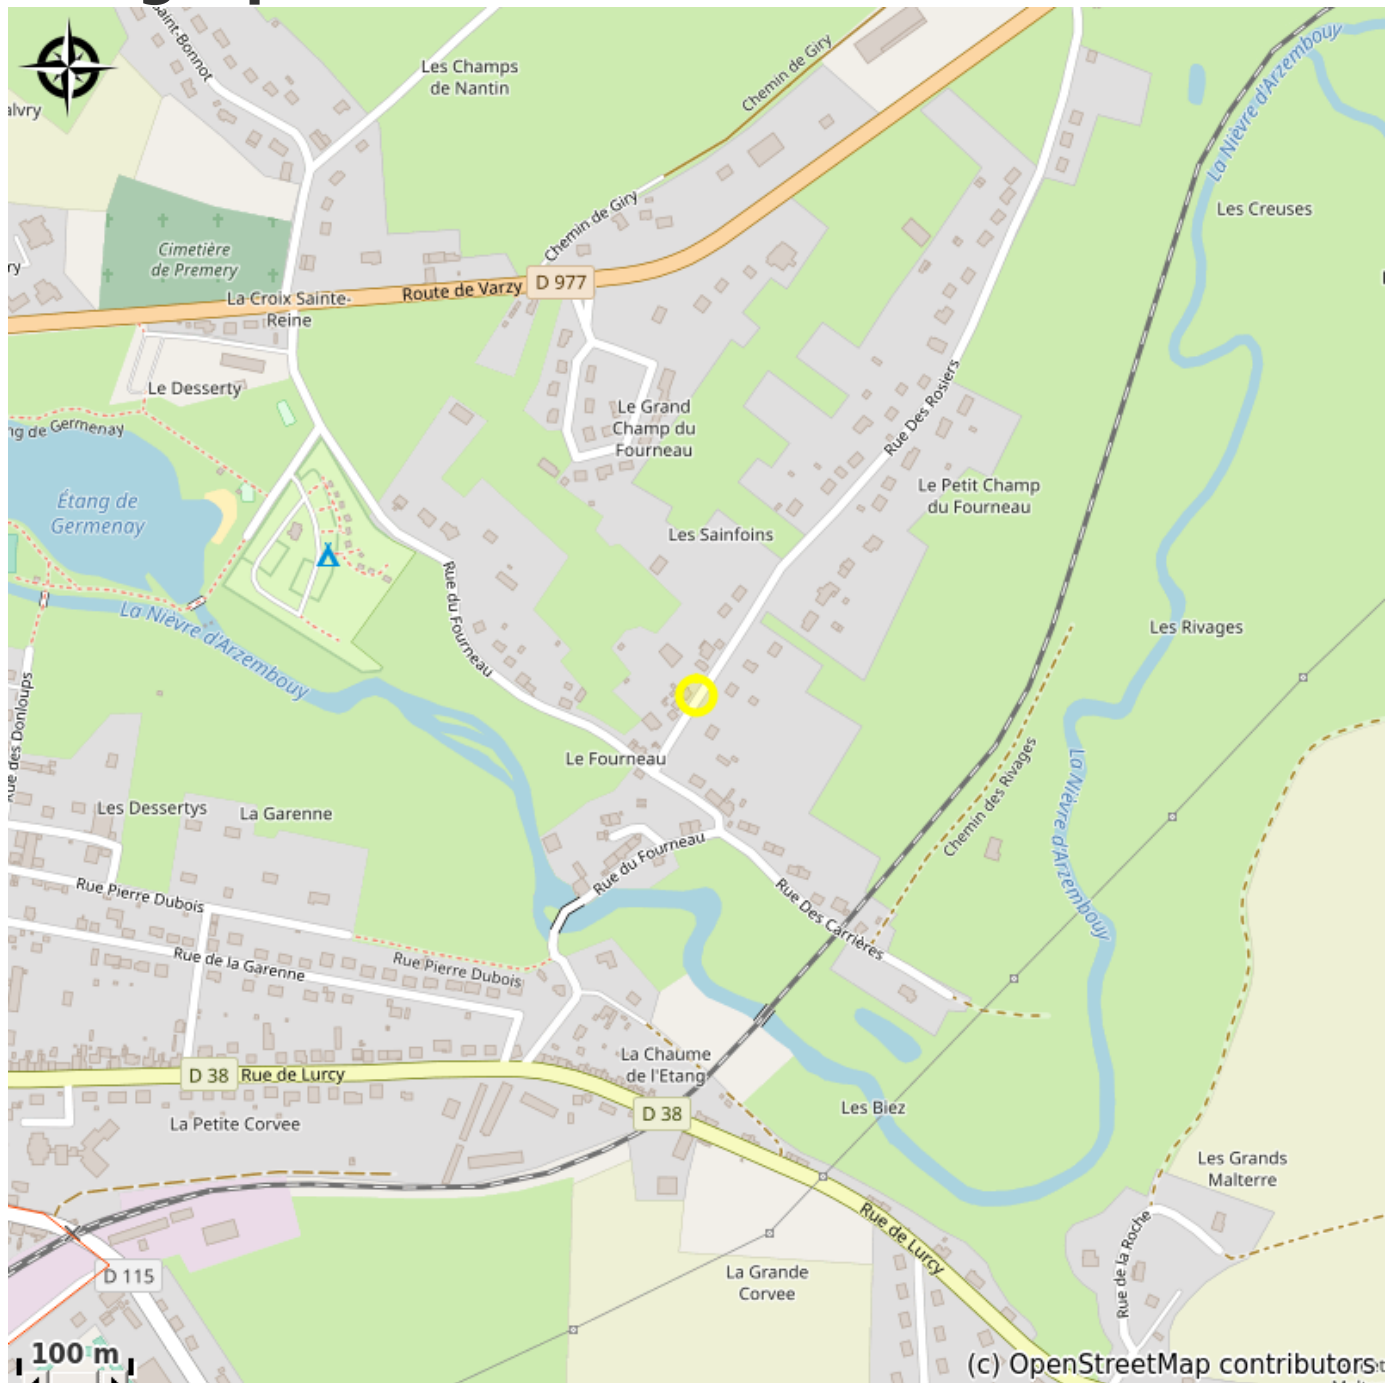

Mme Streiff in Prémery

France

Located 1km from the city centre

Useful information

Category : Accommodation

Detail. : Guesthouse

Description

Close to the campsite and the lake, this site has a room for 2 people

Geographical location

All useful information

Practical info

On reservation only

Contact

Mme Streiff

17, rue des Rosiers

58 700 Prémery