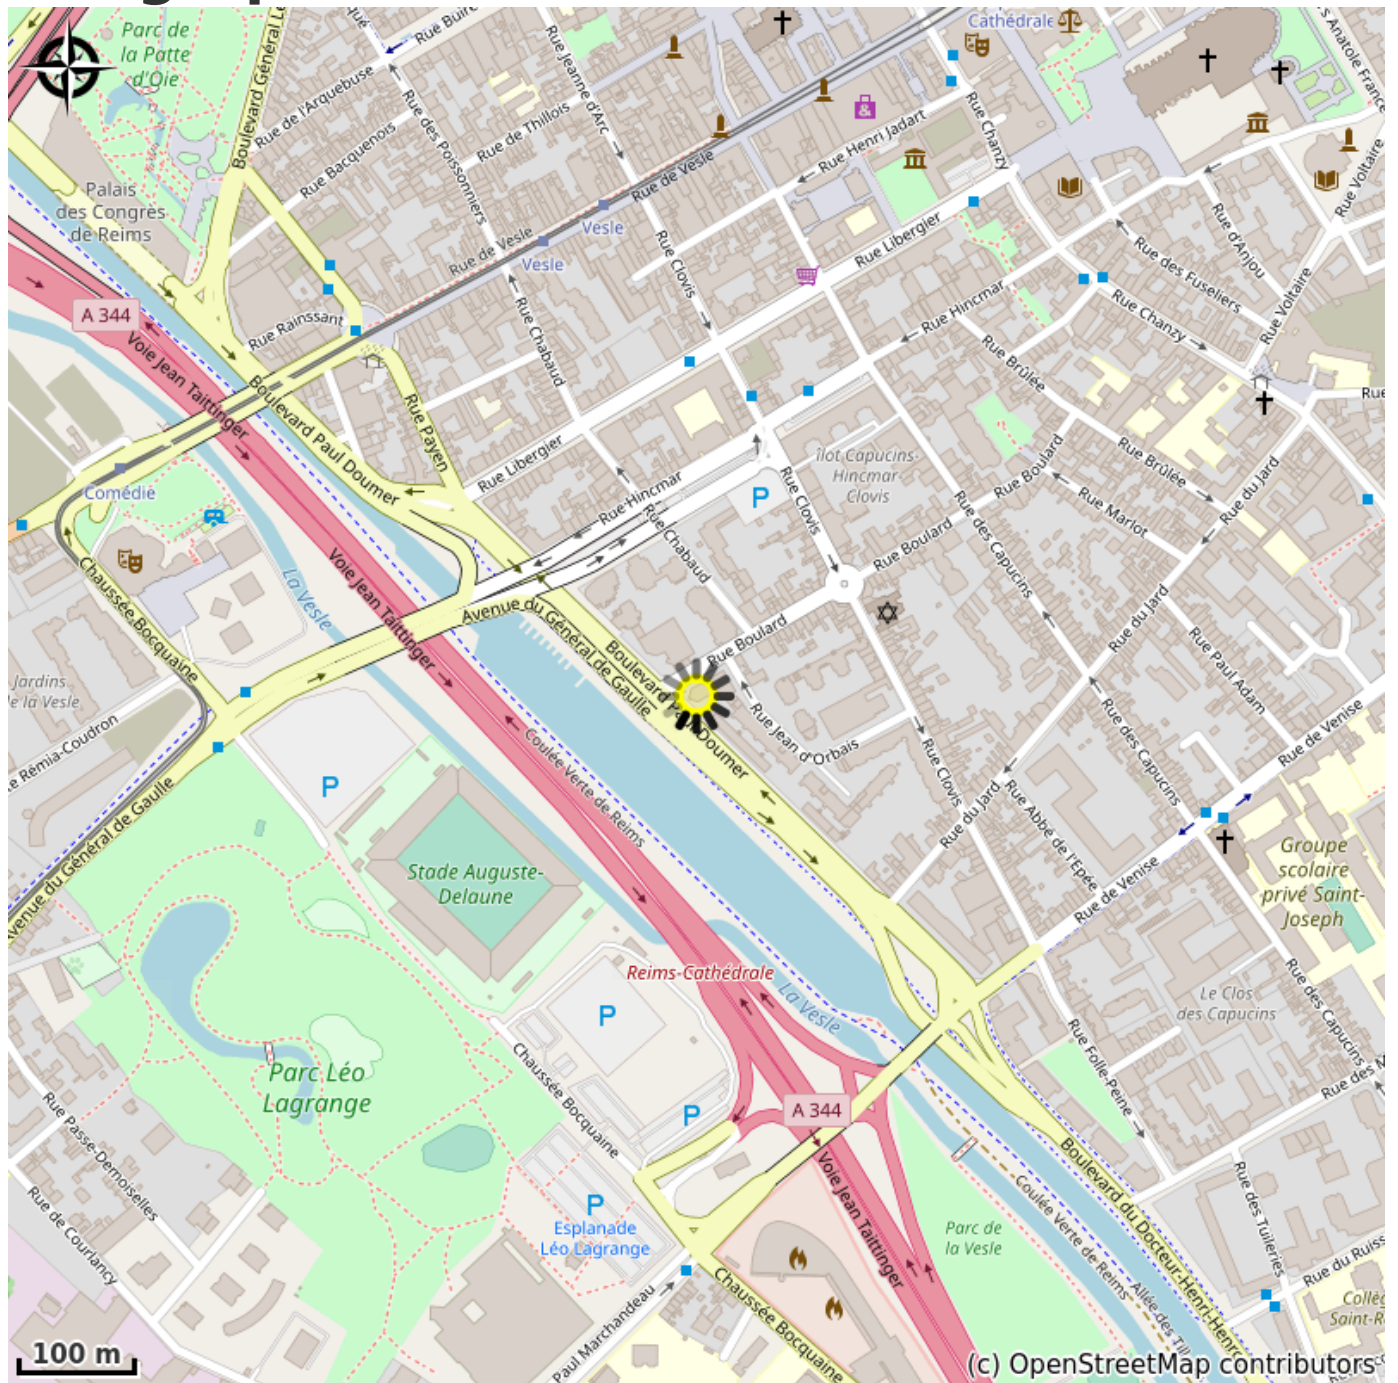

Campanile Centre-Cathédrale à Reims

France

Attribution : Hébergement (Via Columbani)

Comfortable hotel in the city centre

Useful information

Category : Accommodation

Detail. : Hotel

Geographical location