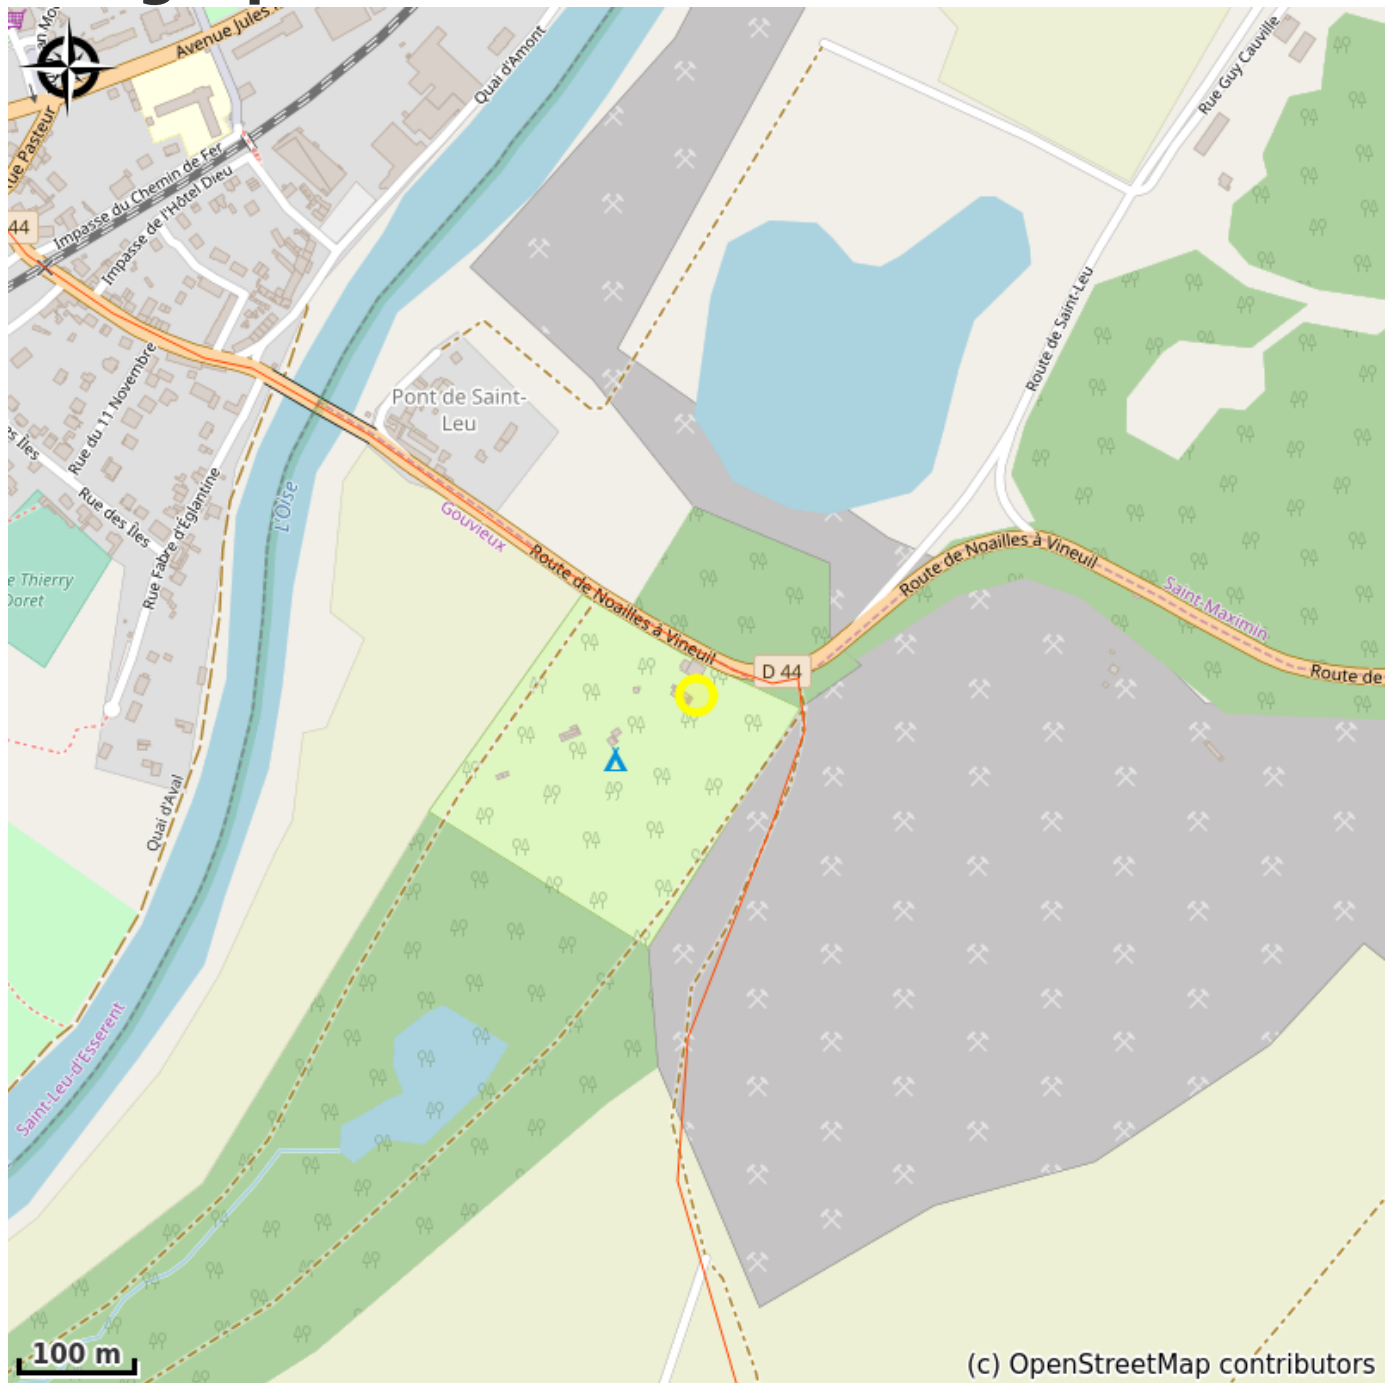

Geographical location