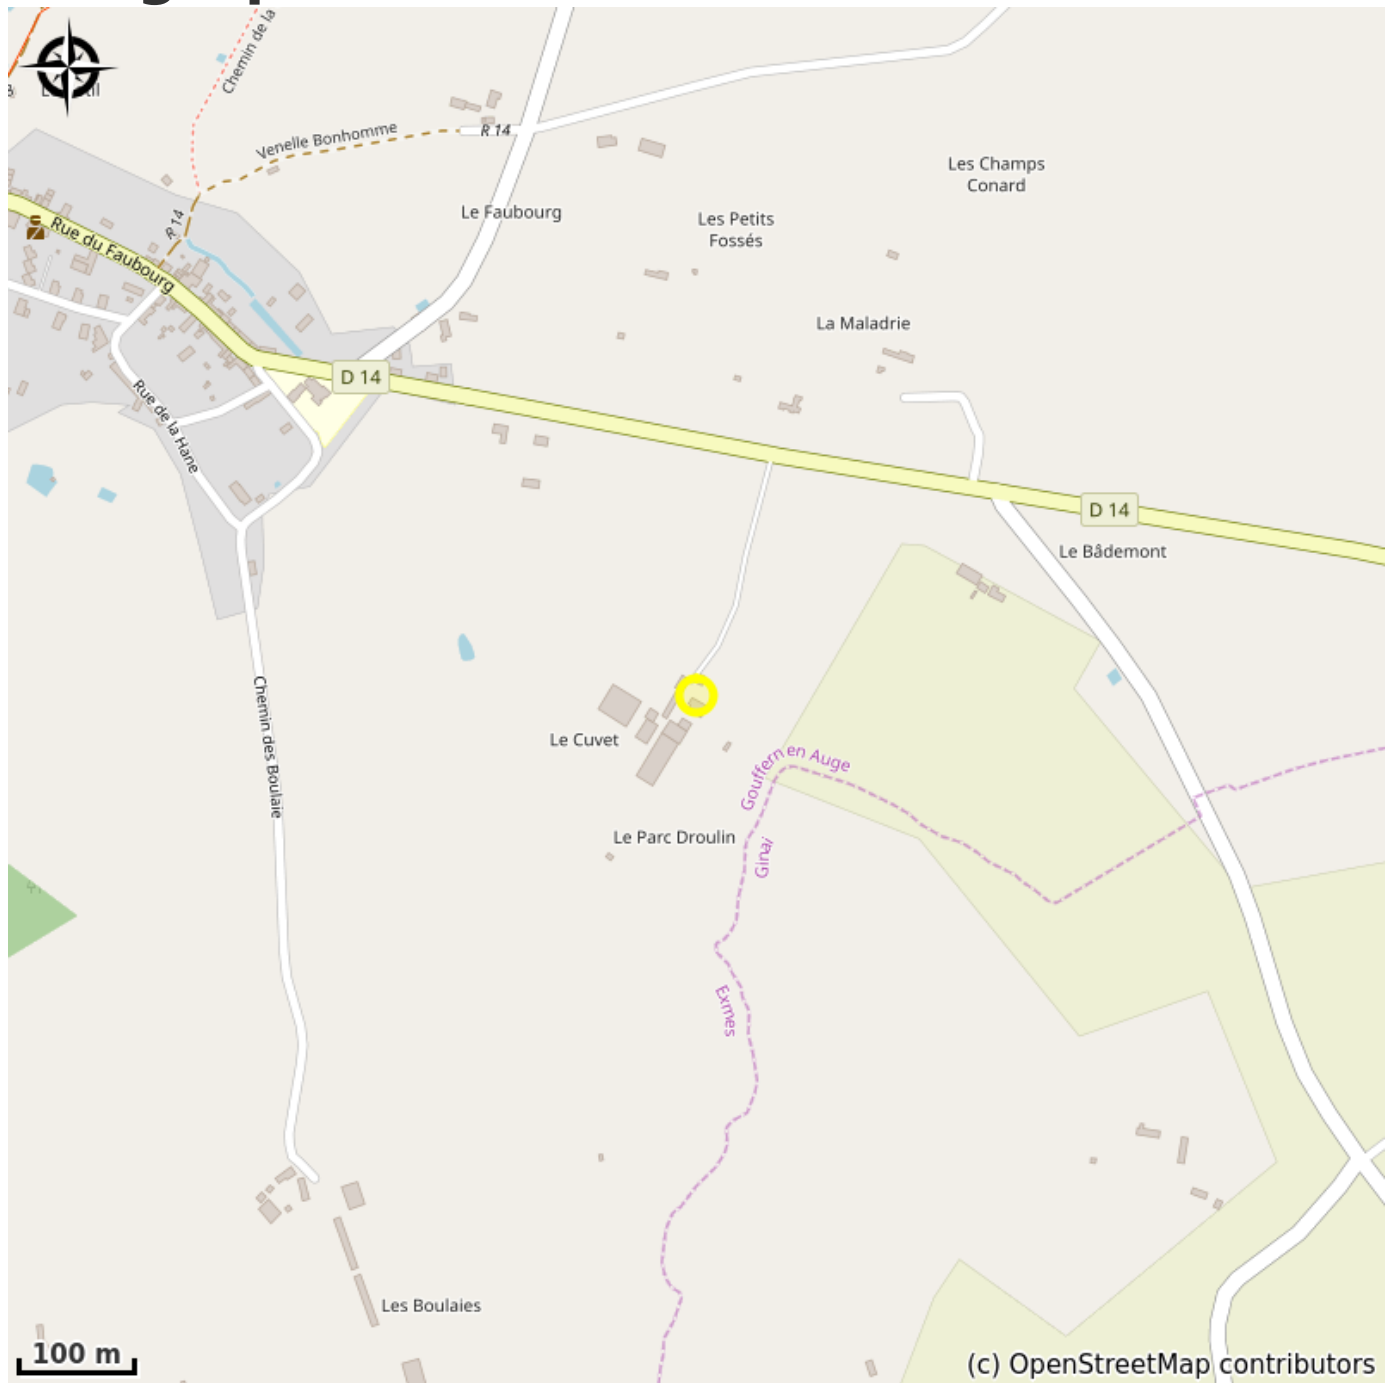

Geographical location