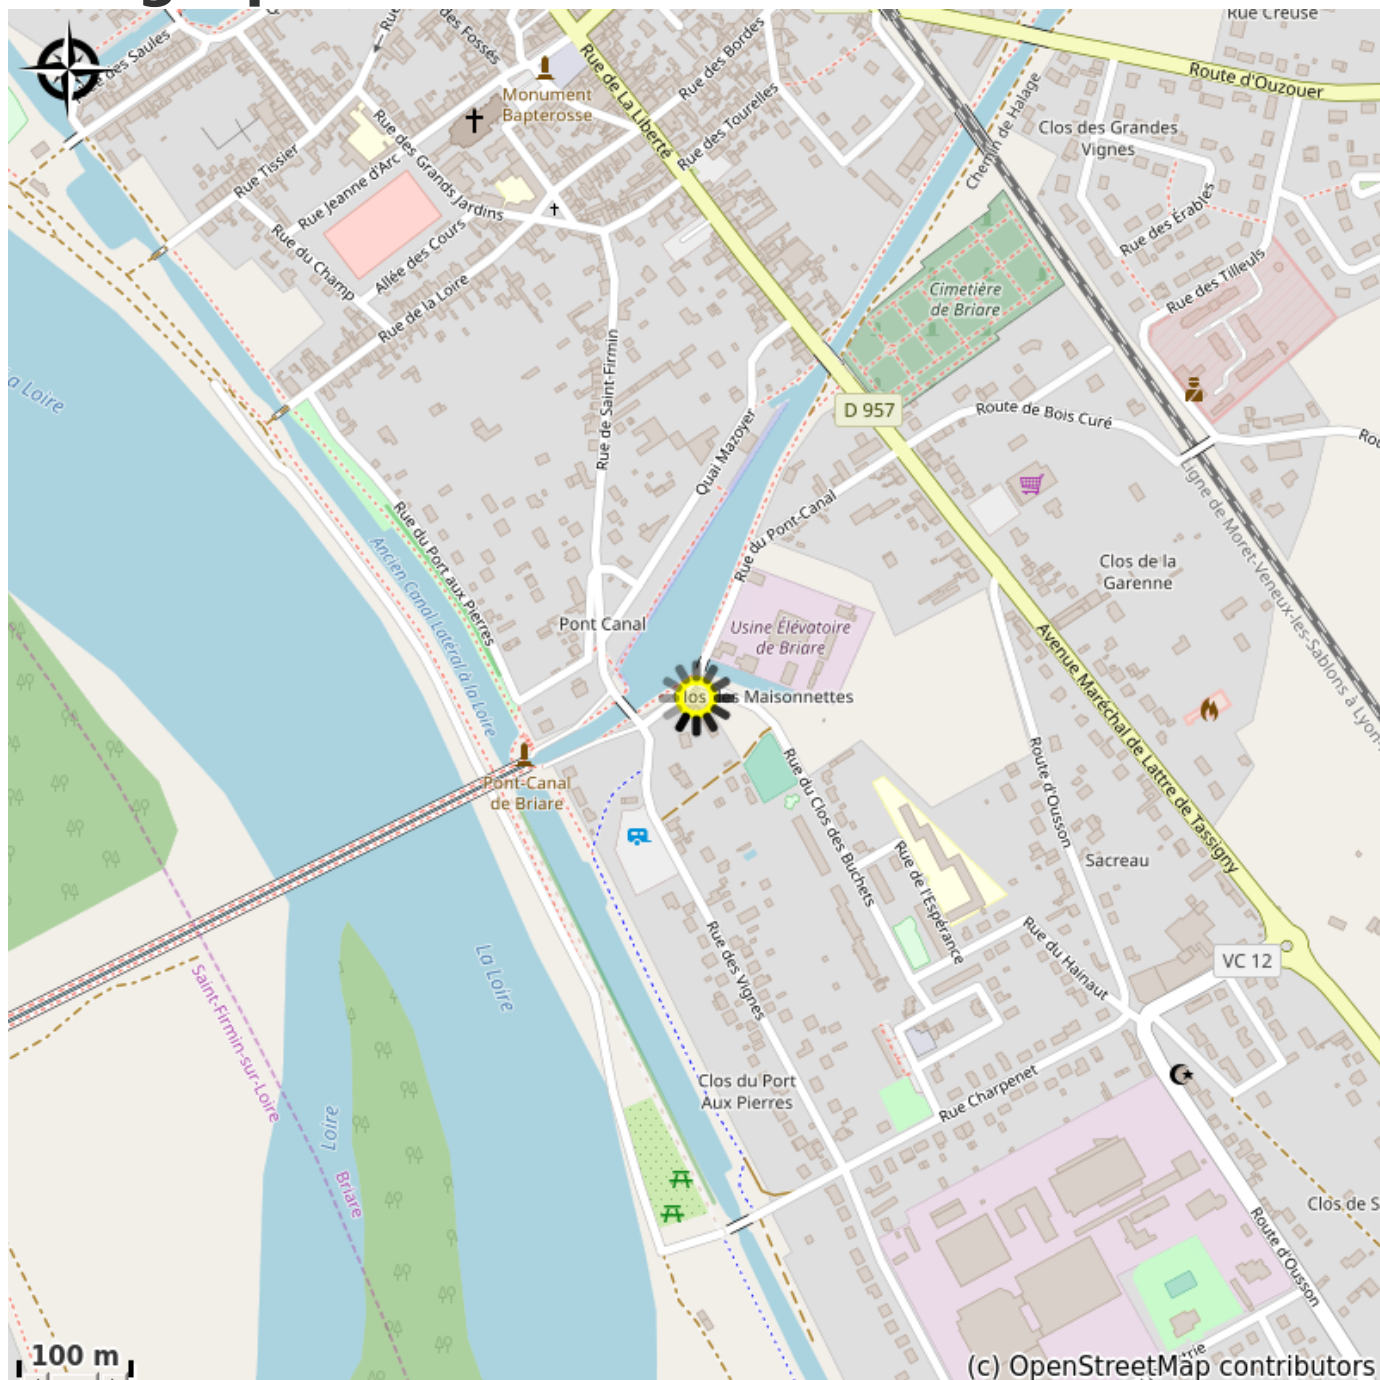

# Auberge du Pont Canal in Briare

France

Attribution : Hébergement (Via Columbani)

*The Auberge du Pont Canal is located in a green and quiet area close to Via Columbani.*

## Description

This hotel restaurant is close to the Canal Bridge, you will be welcomed with kindness in a family atmosphere and a traditional cuisine.

# Geographical location