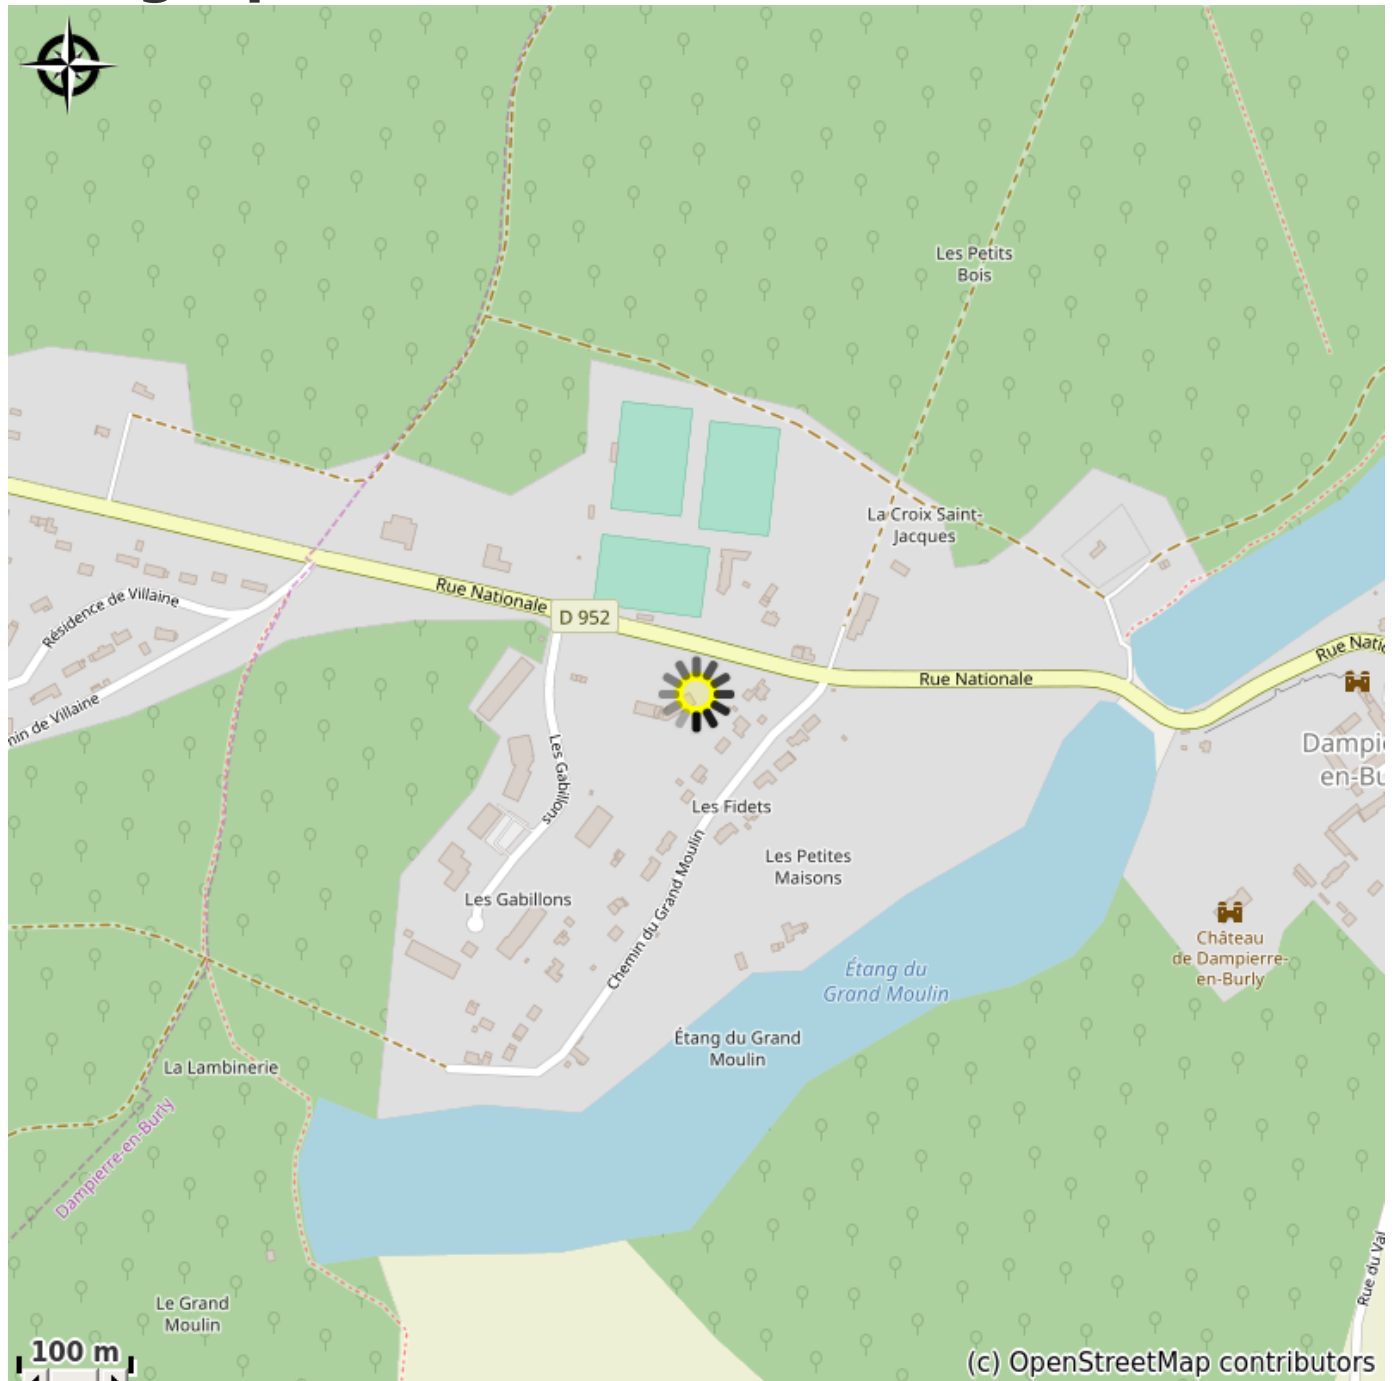

# Le Mape Hotel in Dampierre-en-Burly

France

Attribution : Hébergement (Via Columbani)

*Hotel and gîte located 18 km after Gien.*

# Description

The hotel is 150 m. from Via Columbani, at the exit of Dampierre-en-Burly on the D 952.

# Geographical location