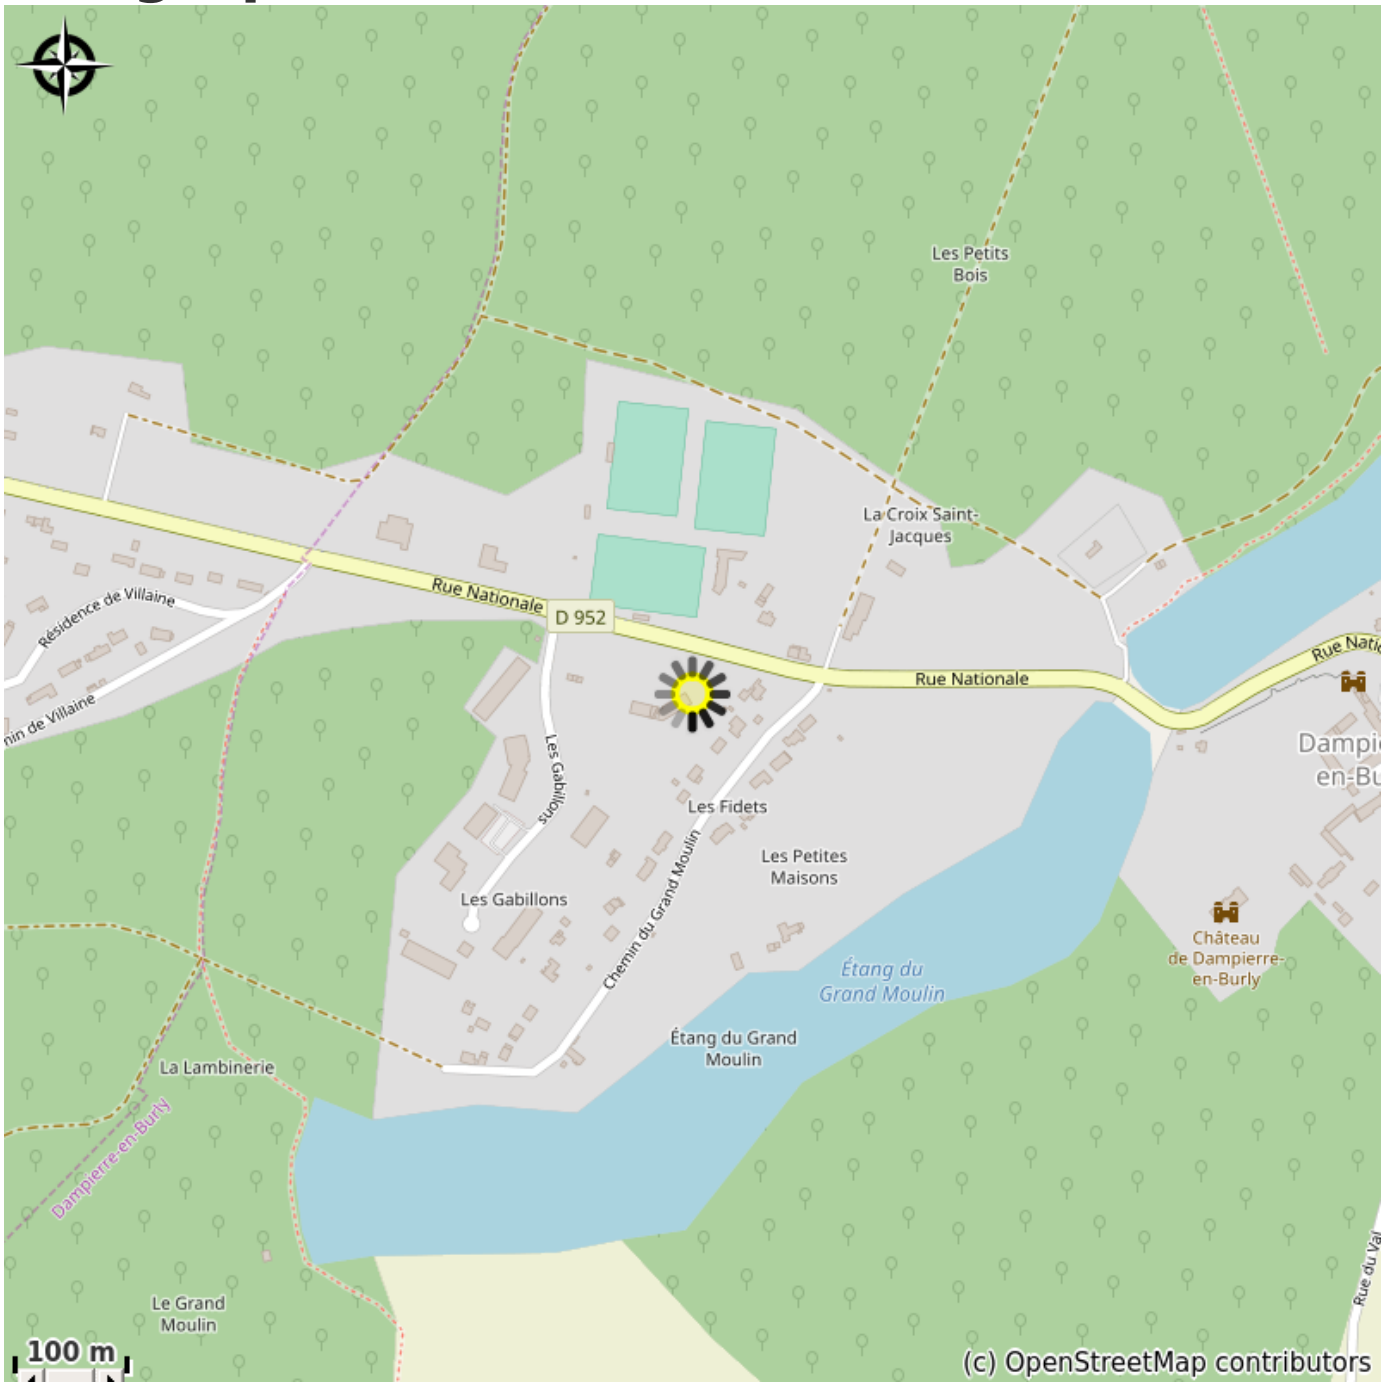

Le Mape Hotel in Dampierre-en-Burly

France

Attribution : Hébergement (Via Columbani)

Hotel and gîte located 18 km after Gien.

Useful information

Category : Accommodation

Detail. : Hotel

Description

The hotel is 150 m. from Via Columbani, at the exit of Dampierre-en-Burly on the D 952.

Geographical location

All useful information

Practical info

Reservation required

Contact

Le Mate Hôtel

5, Z.A. Les Gabillons