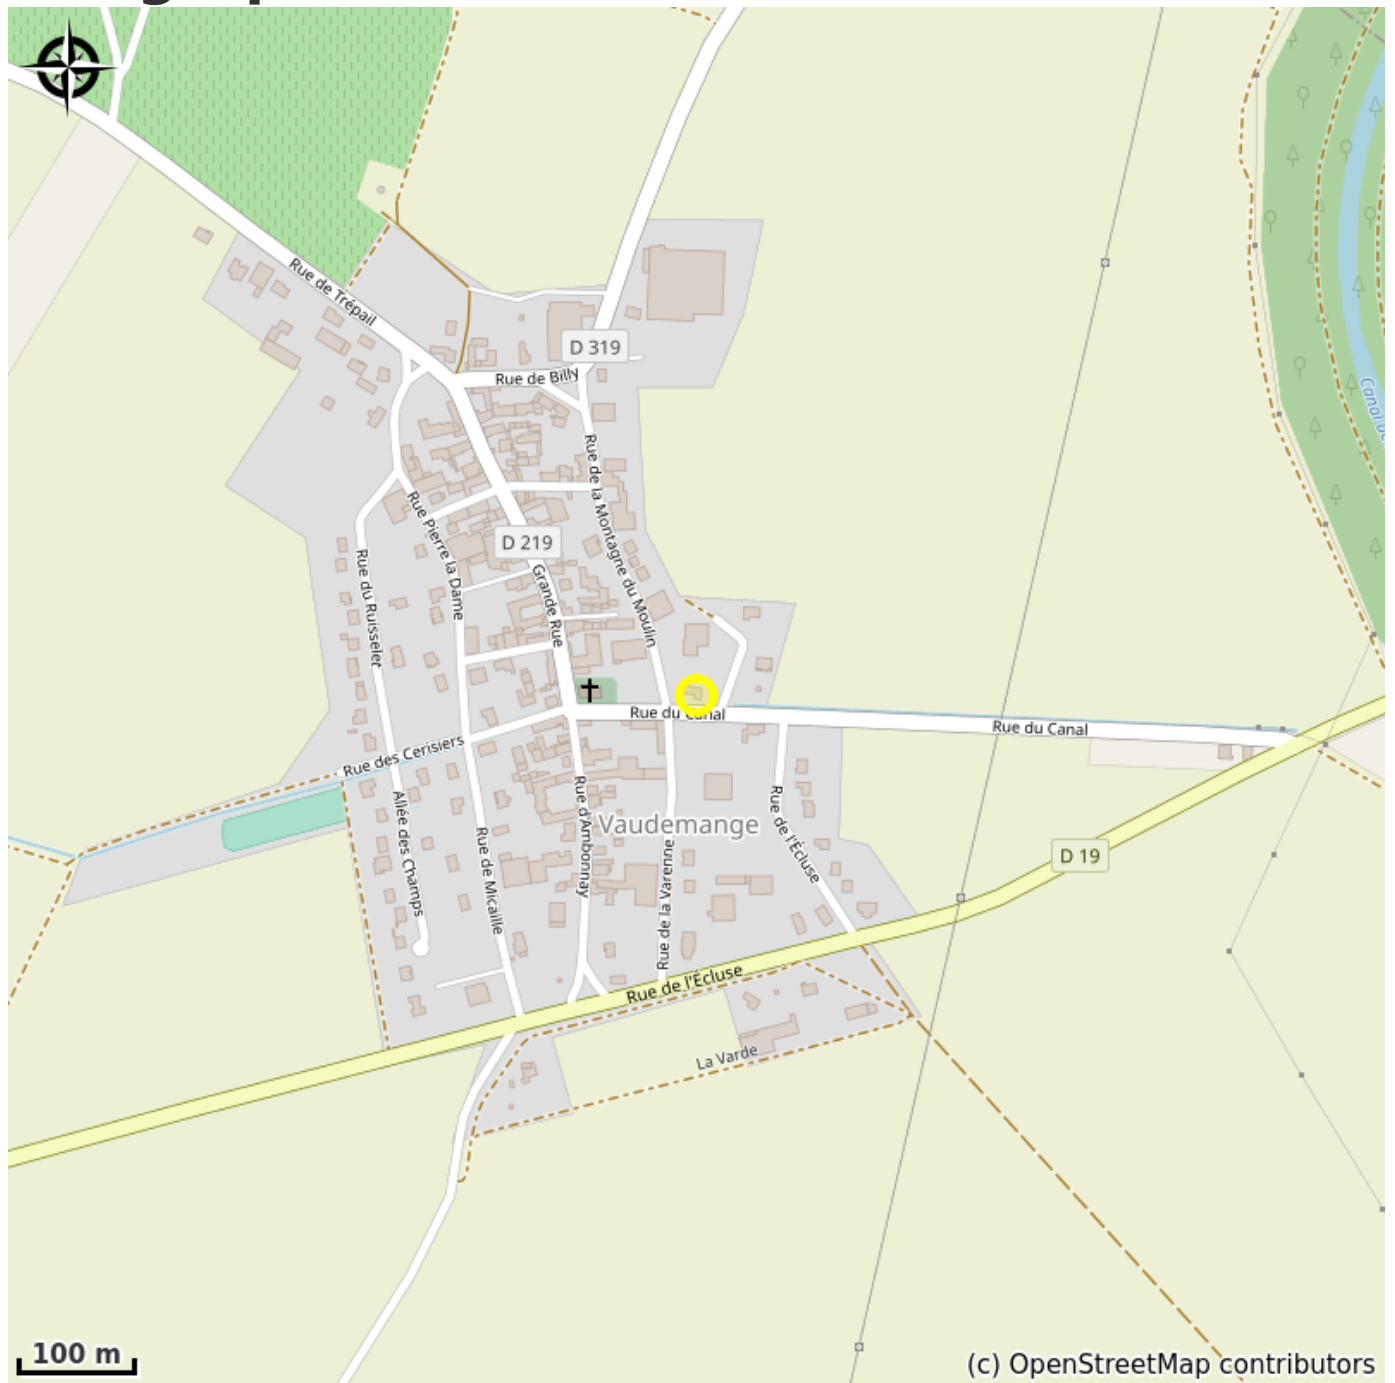

# Le Clos du Moulin in Vaudemange

France

Attribution : Hébergement (Via Columbani)

## Useful information

Category : Accommodation

Detail. : Guesthouse

*Champagne producer offers bed and breakfast 3,500 metres after Trepail near the Via Colombani.*

# Geographical location