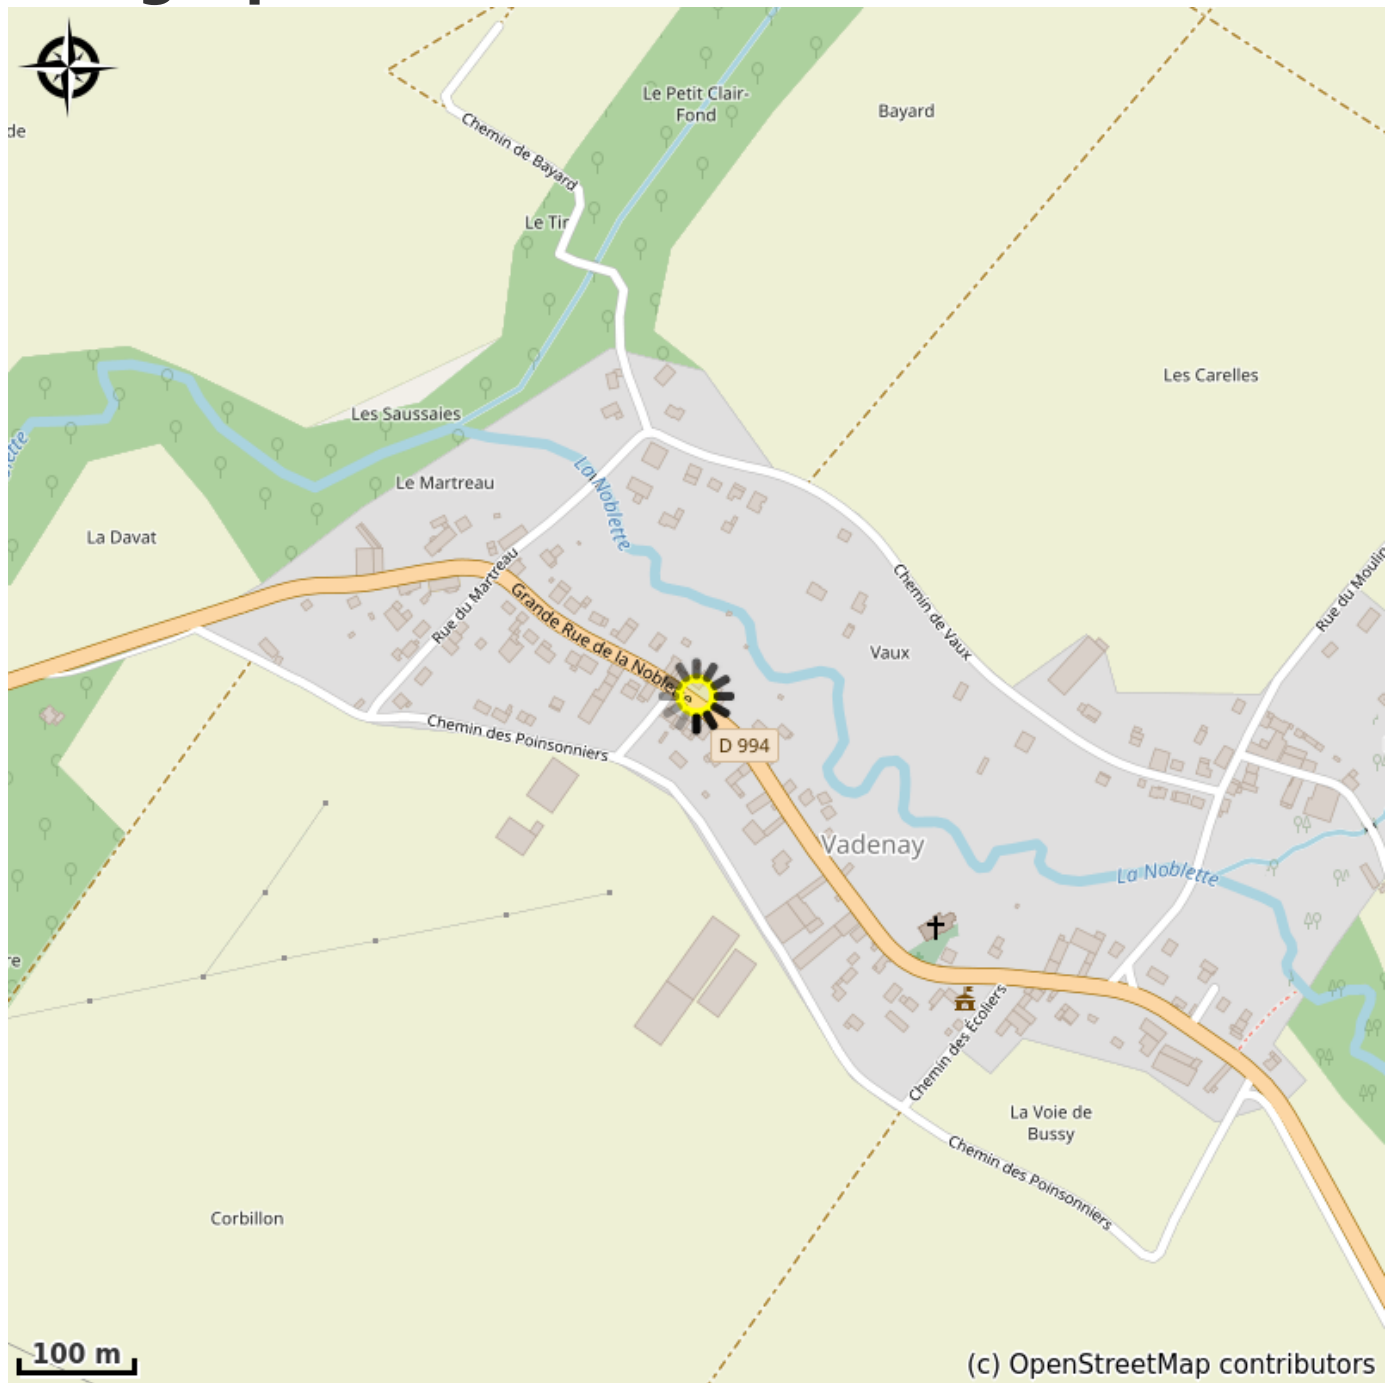

Gîte de Lamartinerye in Valdenay

France

Attribution : Hébergement (Via Columbani)

Lodging in Vadenay. Village located at 2500 meters from the church of Saint-Hilaire-le-Temple by D 208 passing under the TGV track. On the right at the crossroads with D 994 direction Vadenay you arrive at rue de la Noblette.

Useful information

Category : Accommodation

Detail. : Stopover

Description

Totally independent, the gîte is located close to the owners' house, making it easier for you to get in touch during your stay.

Geographical location