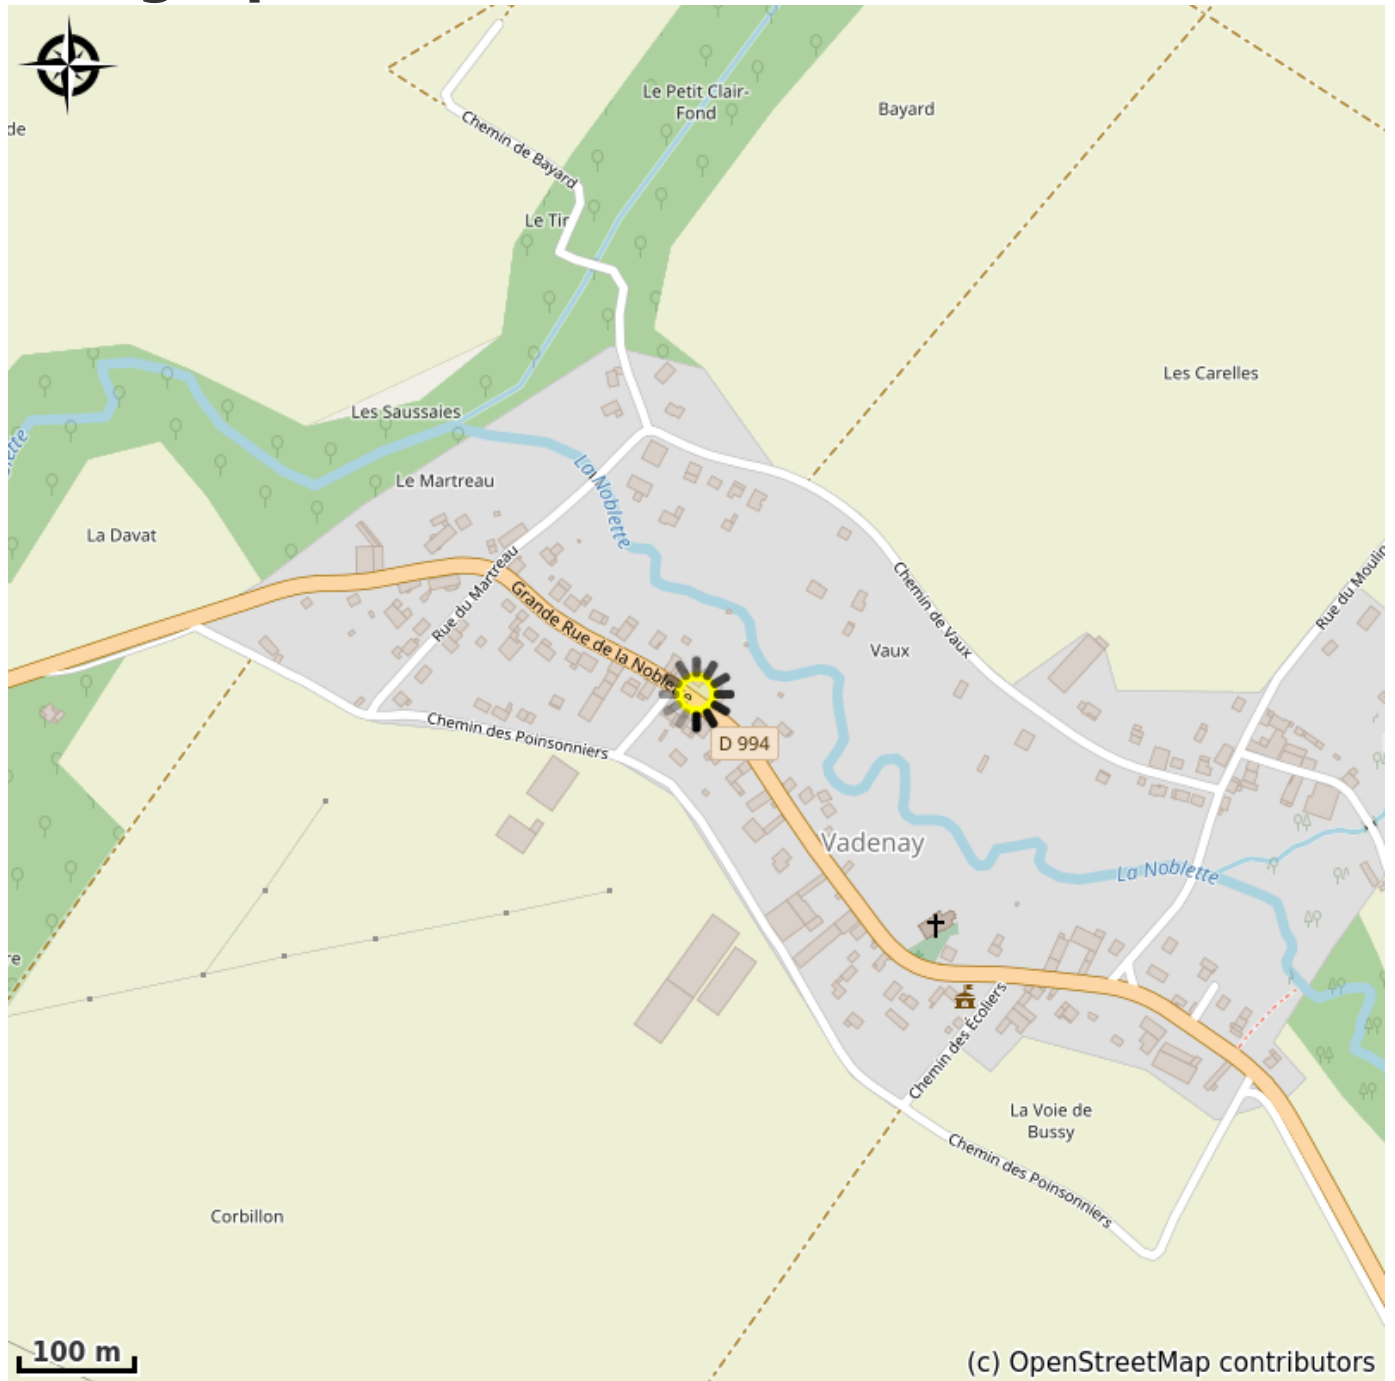

Gîte de Lamartinerye in Valdenay

France

Attribution : Hébergement (Via Columbani)

Lodging in Vadenay. Village located at 2500 meters from the church of Saint-Hilaire-le-Temple by D 208 passing under the TGV track. On the right at the crossroads with D 994 direction Vadenay you arrive at rue de la Noblette.

Useful information

Category : Accommodation

Detail. : Stopover

Description

Totally independent, the gîte is located close to the owners' house, making it easier for you to get in touch during your stay.

Geographical location