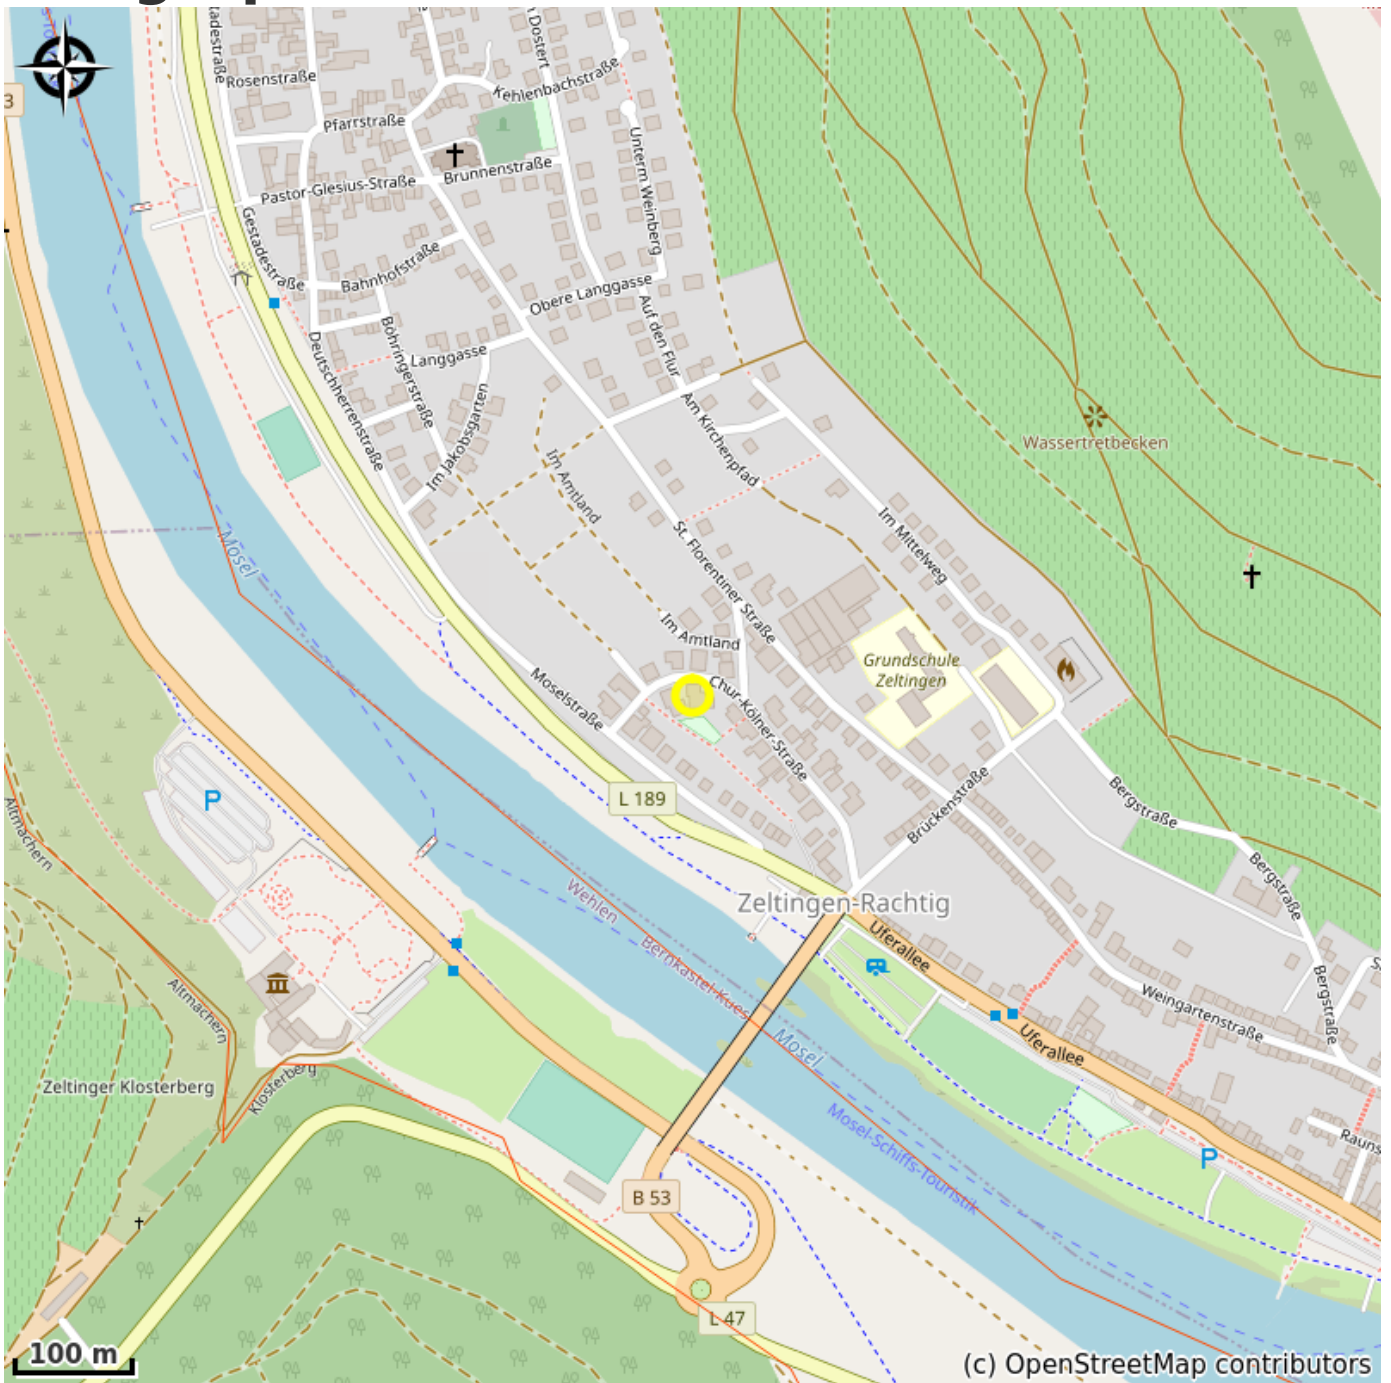

Ackermann-Weingut in Zeltingen - Richtig

Germany

Attribution : Hébergement (Via Columbani)

Located in the city centre of Zeltingen, 300 metres from the Via Columbani over the bridge over the Moselle.

Useful information

Category : Accommodation

Detail. : Hotel

Geographical location

All useful information

Practical info

Reservation required

Contact

Ackermann