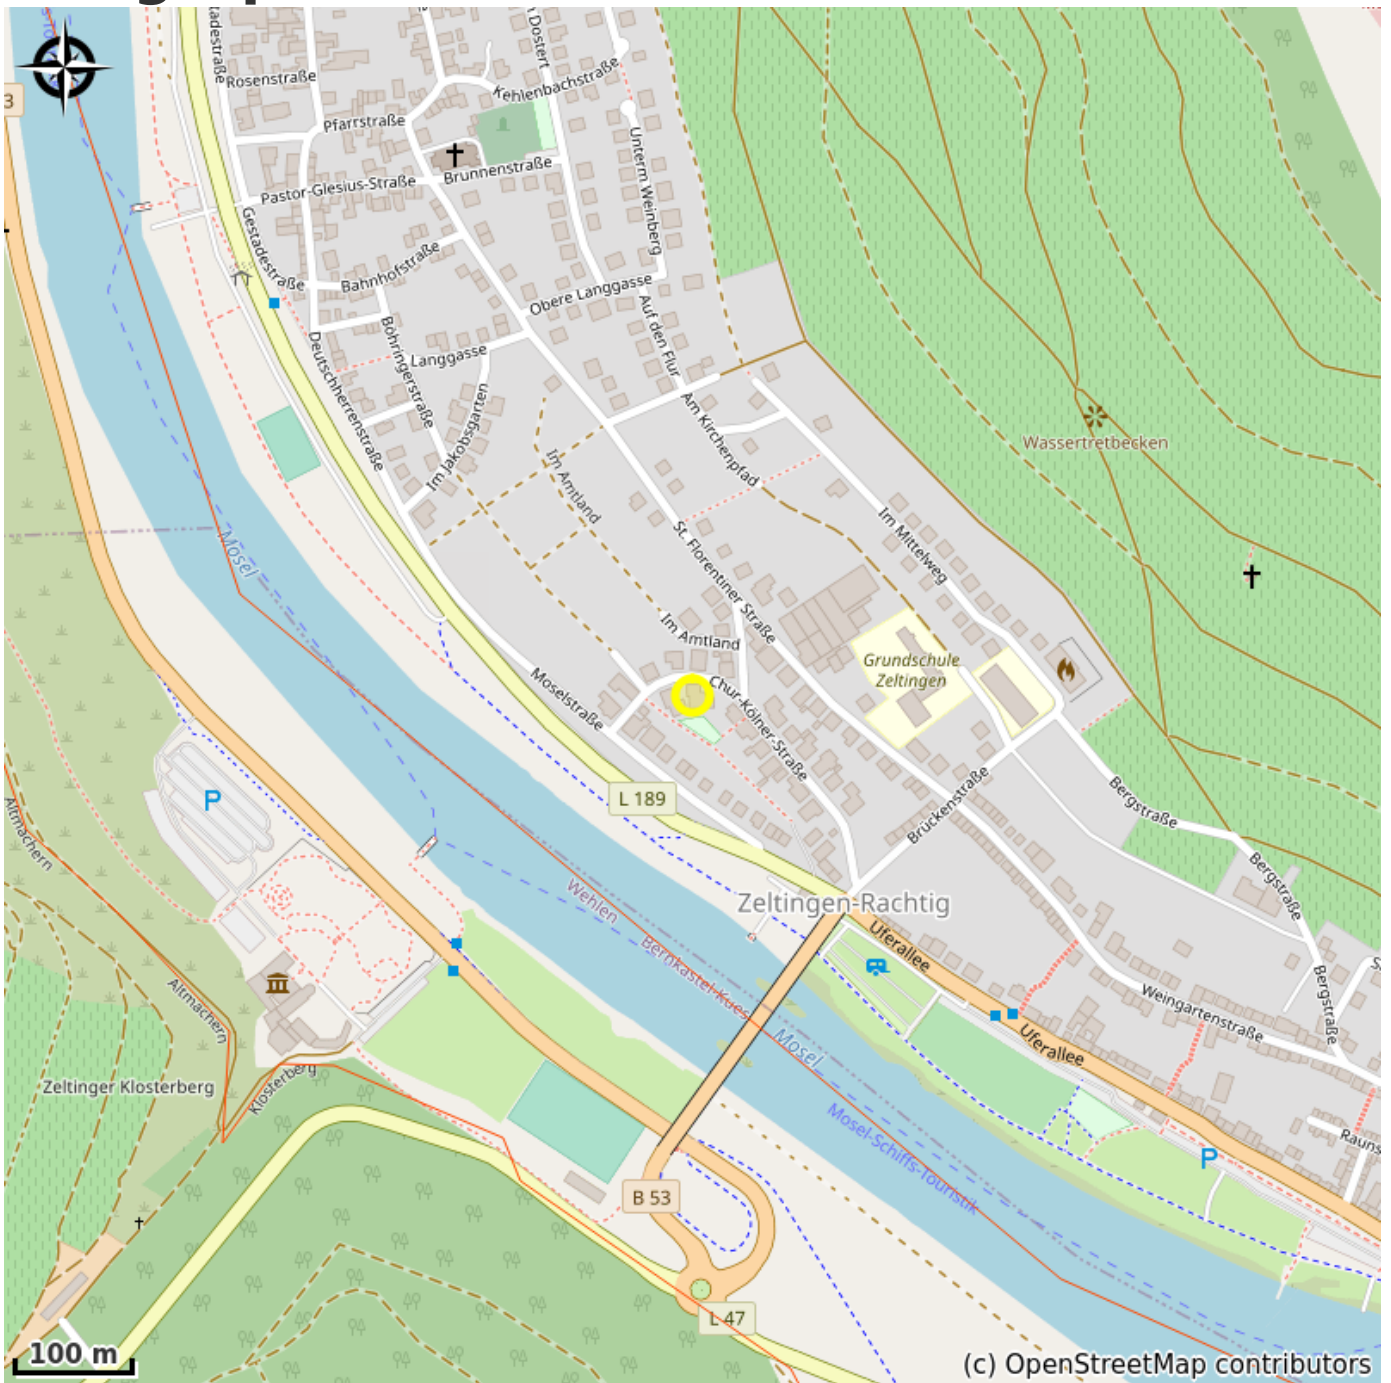

# Ackermann-Weingut in Zeltingen - Rachtig

Germany

Attribution : Hébergement (Via Columbani)

*Located in the city centre of Zeltingen, 300 metres from the Via Columbani over the bridge over the Moselle.*

## Useful information

Category : Accommodation

Detail. : Hotel

# Geographical location