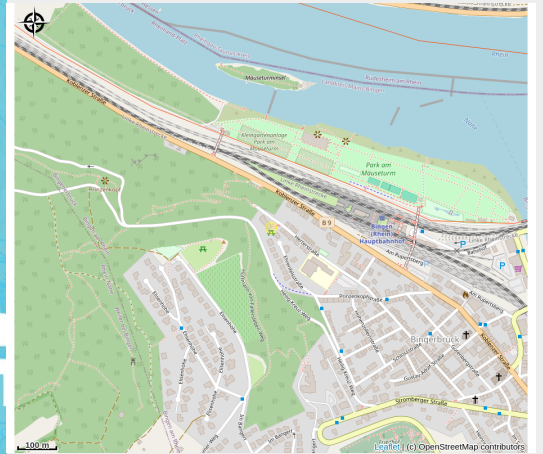

Rhein-Nahe-Jugendherberge in Bingen

Germany

The modern Rhine-Nahe youth hostel in Bingen lies high above the town with a wonderful view across the Rhine valley and is close to the "Park am Mäuseturm" recreational area.