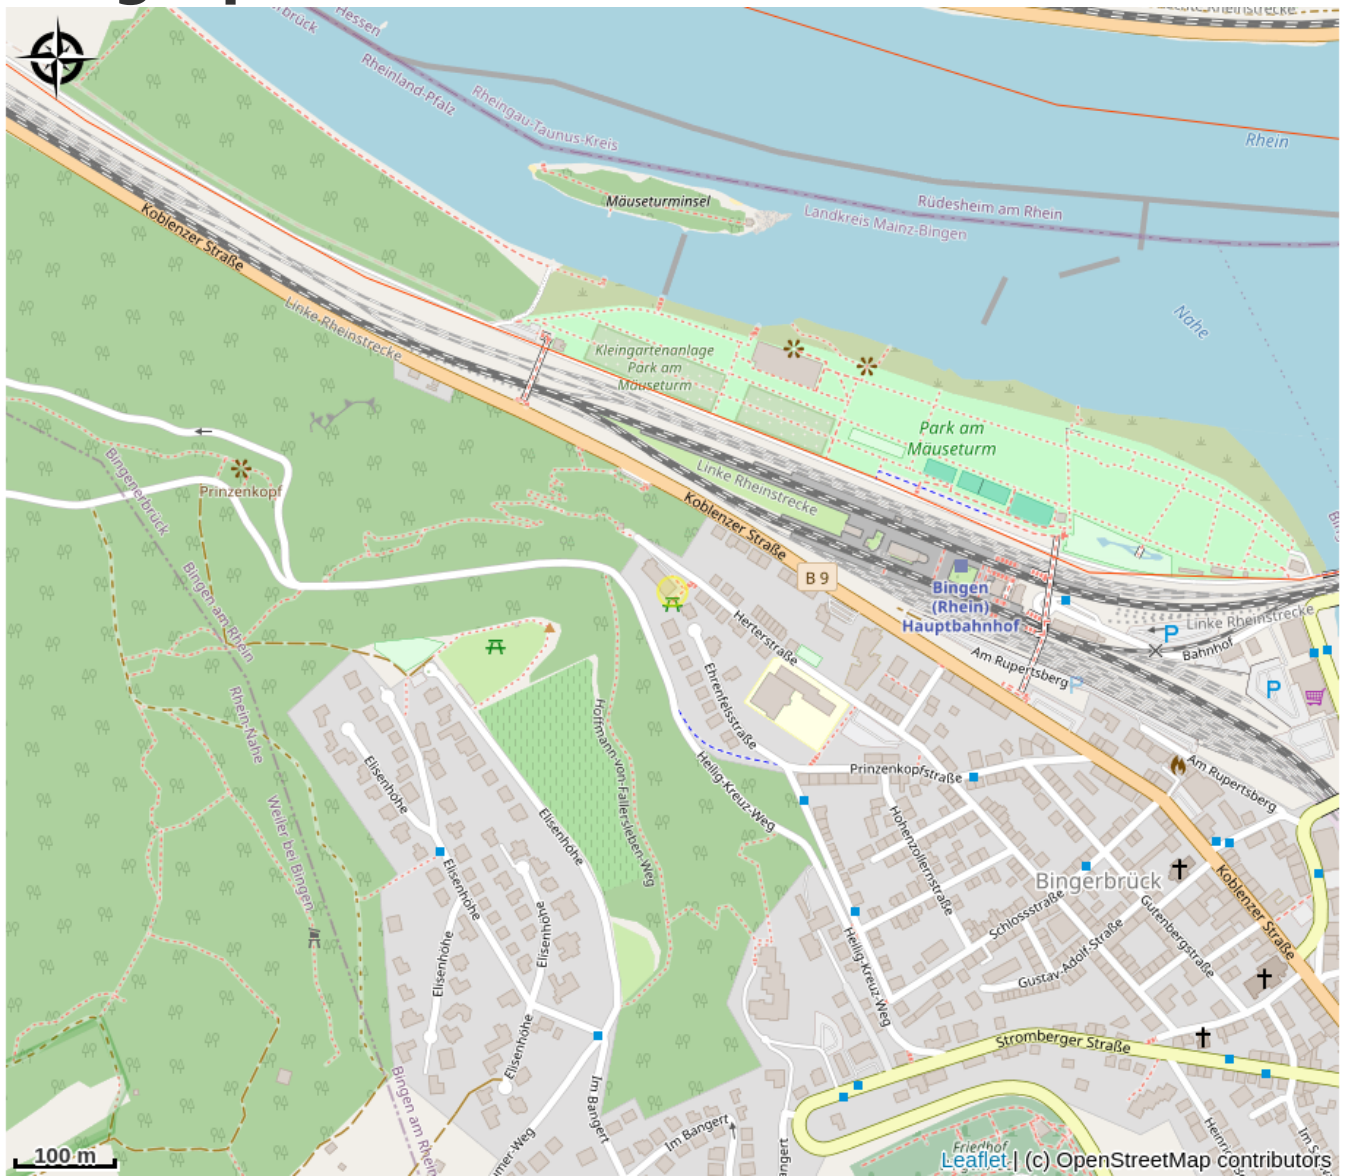

Rhein-Nahe-Jugendherberge in Bingen

Germany

The modern Rhine-Nahe youth hostel in Bingen lies high above the town with a wonderful view across the Rhine valley and is close to the "Park am Mäuseturm" recreational area.

Useful information

Category : Accommodation

Detail. : Stopover

Description

Bingen Youth Hostel has 121 beds in single, double, four and multi-bedded rooms. All rooms are equipped with shower/WC.

Geographical location