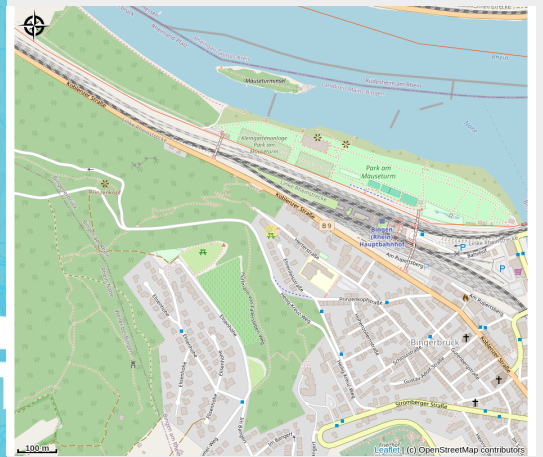

Rhein-Nahe-Jugendherberge in Bingen

Germany

The modern Rhine-Nahe youth hostel in Bingen lies high above the town with a wonderful view across the Rhine valley and is close to the "Park am Mäuseturm" recreational area.