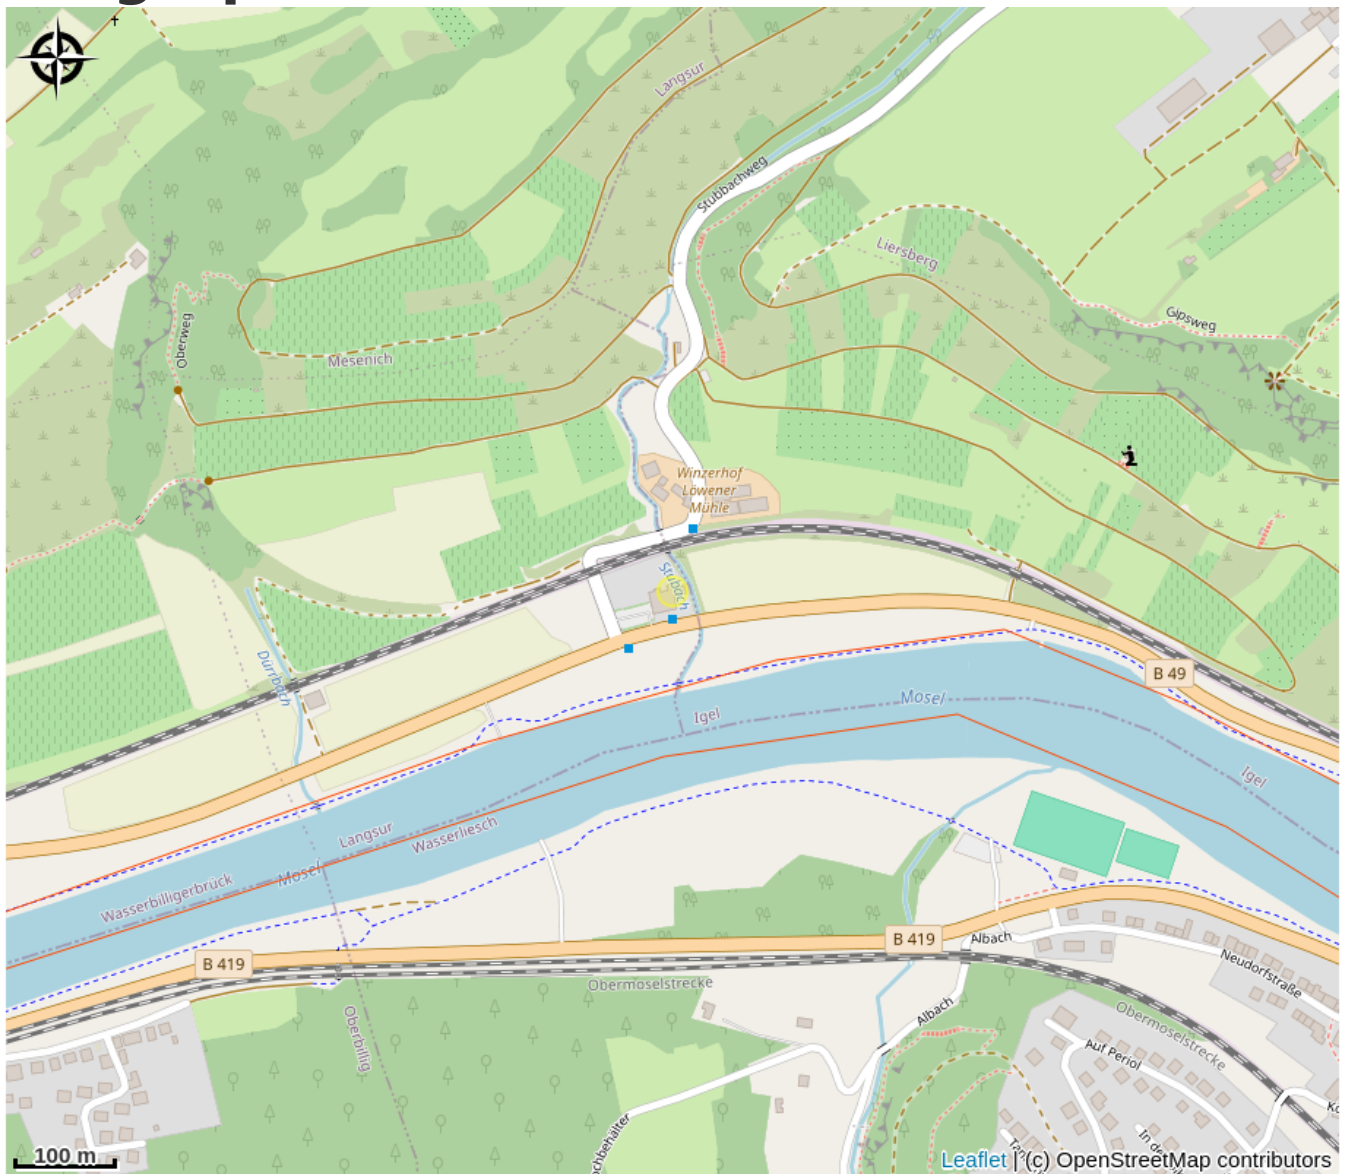

Hotel Ristorante Löwener Mühle Da Capris in Langsur

Germany

Hotel restaurant located close to Via Columbani and at half the distance of this stage

Useful information

Category : Accommodation

Detail. : Hotel

Geographical location

All useful information

Practical info

Reservation required

Contact

Hotel Ristorante Pizzeria Löwener Mühle
Da Capris

Moselstraße 36,

54 308 Langsur,