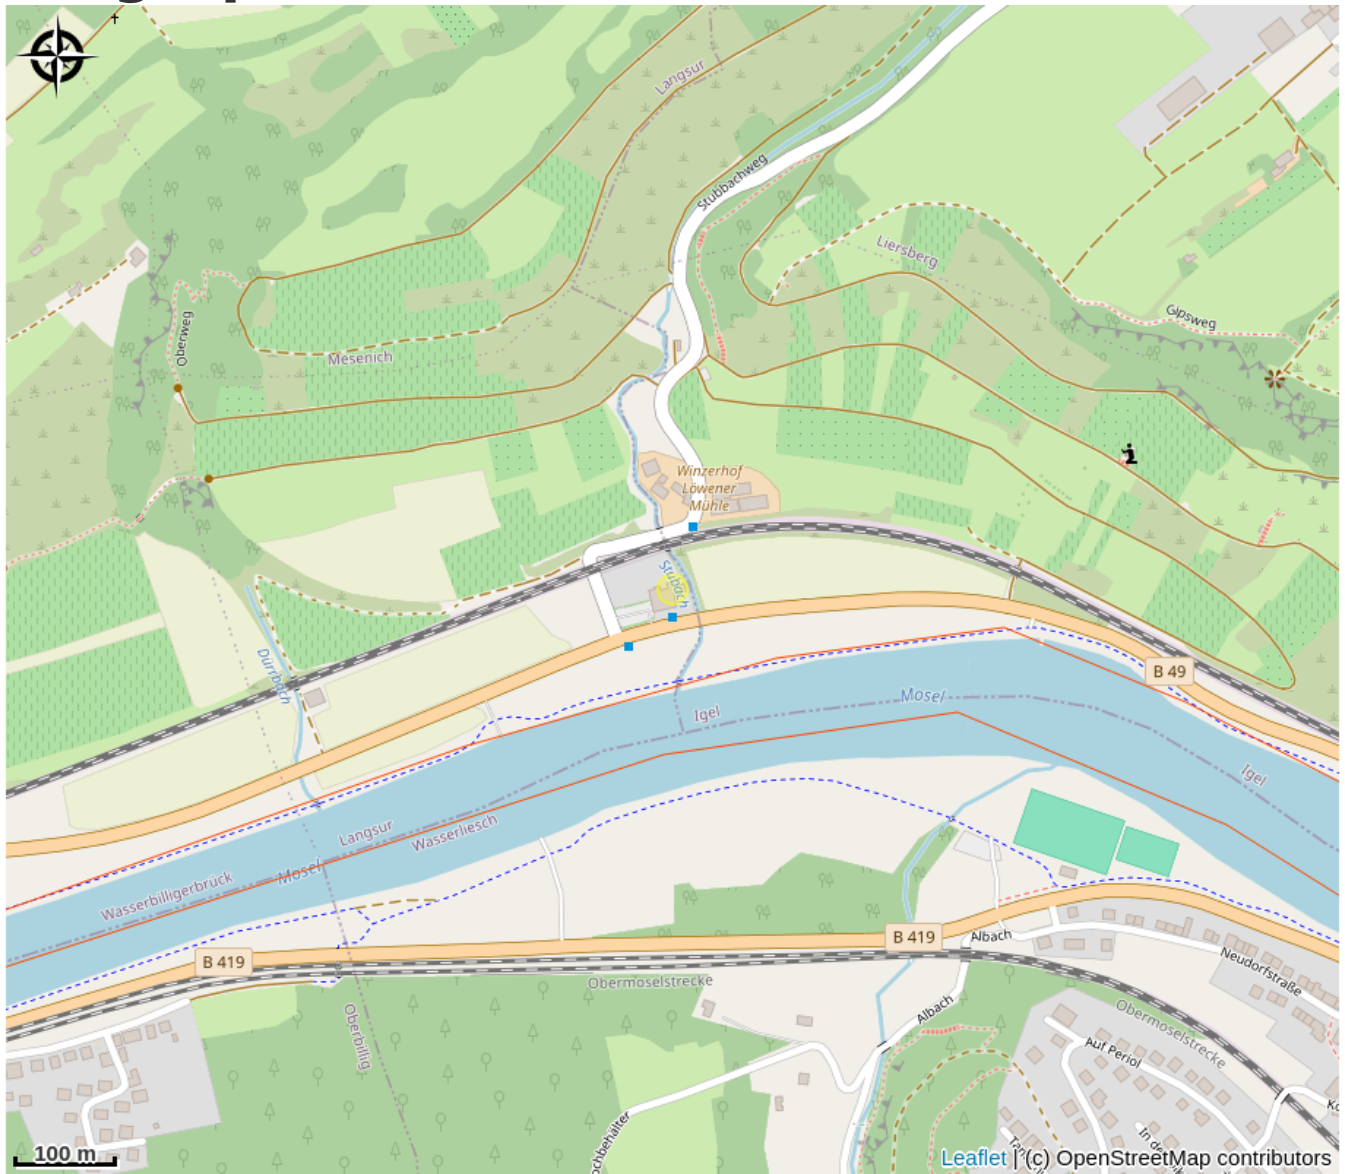

# Hotel Ristorante Löwener Mühle Da Capris in Langsur

Germany

*Hotel restaurant located close to Via Columbani and at half the distance of this stage*

## Useful information

Category : Accommodation

Detail. : Hotel

# Geographical location