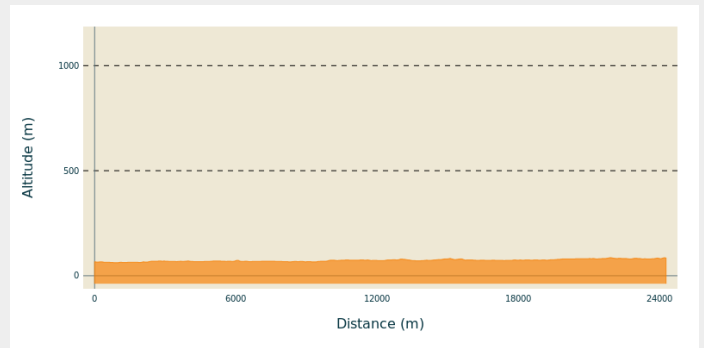

Monasterevin to Robertstown

Ireland - Laoighis

Useful information

Practice : Pedestrian

Duration : 8 h

Length : 24.3 km

Trek ascent : 109 m

Difficulty : Easy

Trek

Departure : Church of Saint Peter and Saint Paul

Arrival : Garda Station

Cities : 1. Laoighis
2. Kildare

Altimetric profile

Min elevation 62 m Max elevation 86 m

On your path...

All useful information