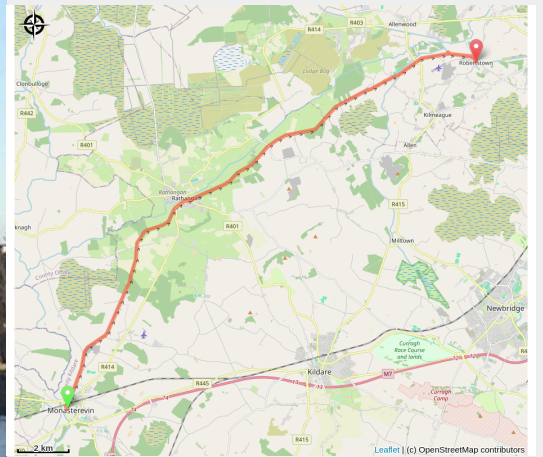

Monasterevin to Robertstown

Ireland - Laoighis

Useful information

Practice : Pedestrian

Duration : 8 h

Length : 24.3 km

Trek ascent : 109 m

Difficulty : Easy

Trek

Departure : Church of Saint Peter and Saint Paul

Arrival : Garda Station

Cities : 1. Laoighis
2. Kildare

Altimetric profile

Min elevation 62 m Max elevation 86 m

On your path...

All useful information