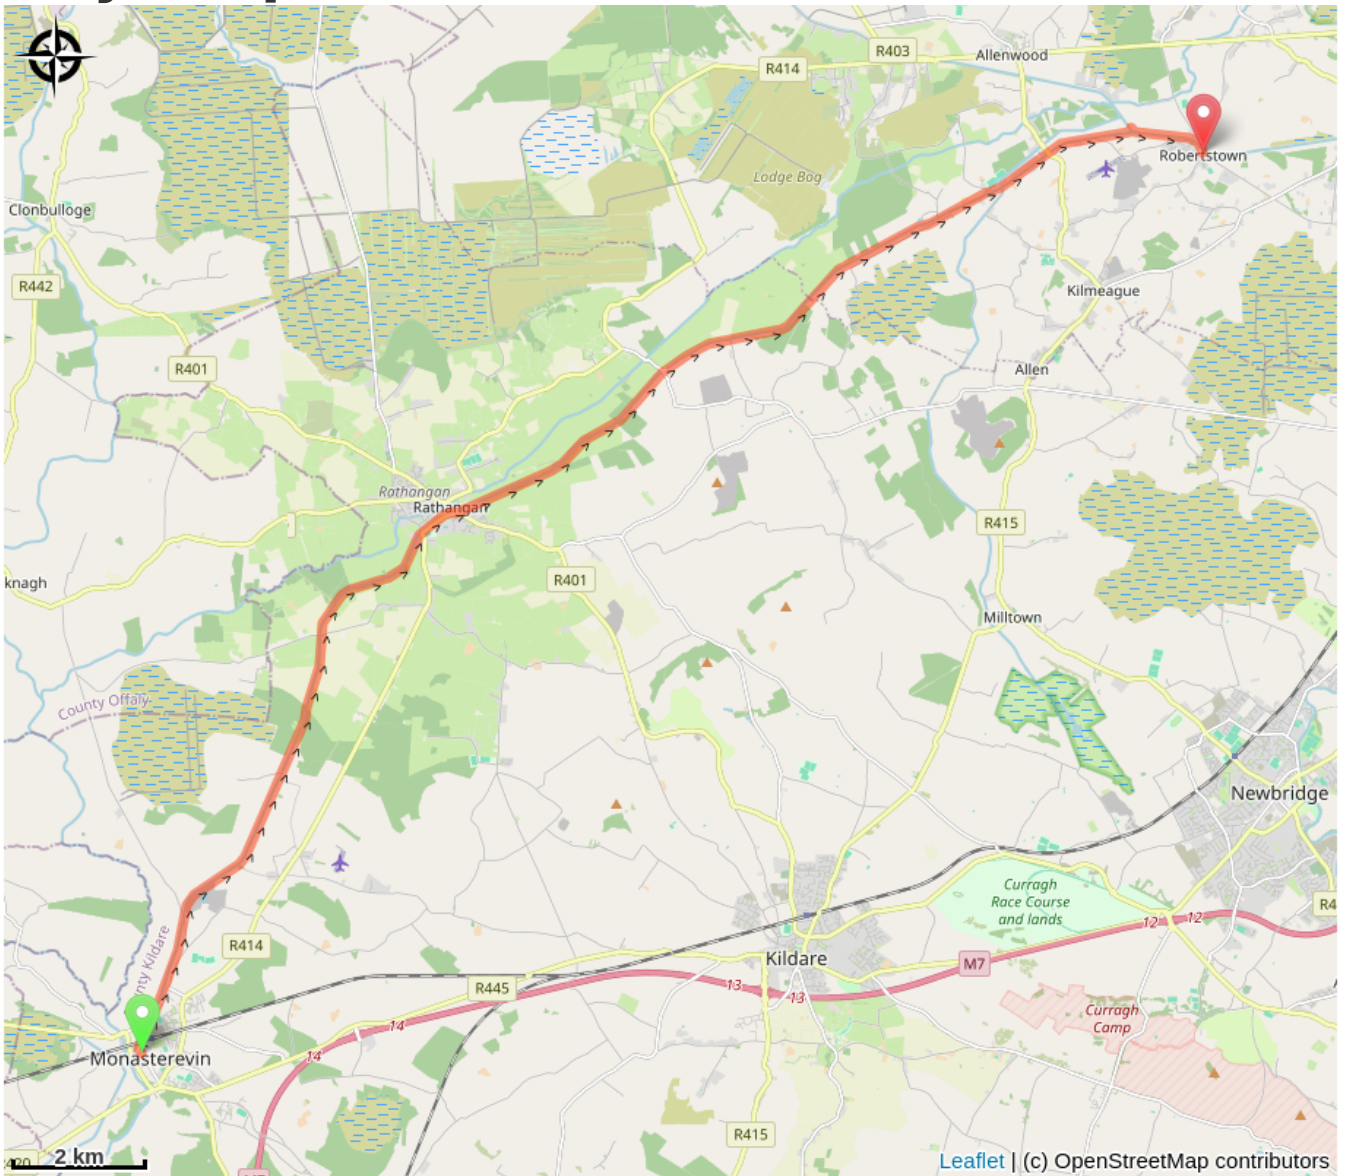

Monasterevin to Robertstown

Ireland - Laoighis

Useful information

Practice : Pedestrian

Duration : 8 h

Length : 24.3 km

Trek ascent : 109 m

Difficulty : Easy

Trek

Departure : Church of Saint Peter and Saint Paul

Arrival : Garda Station

Cities : 1. Laoighis
2. Kildare

Altimetric profile

Min elevation 62 m Max elevation 86 m

On your path...

All useful information