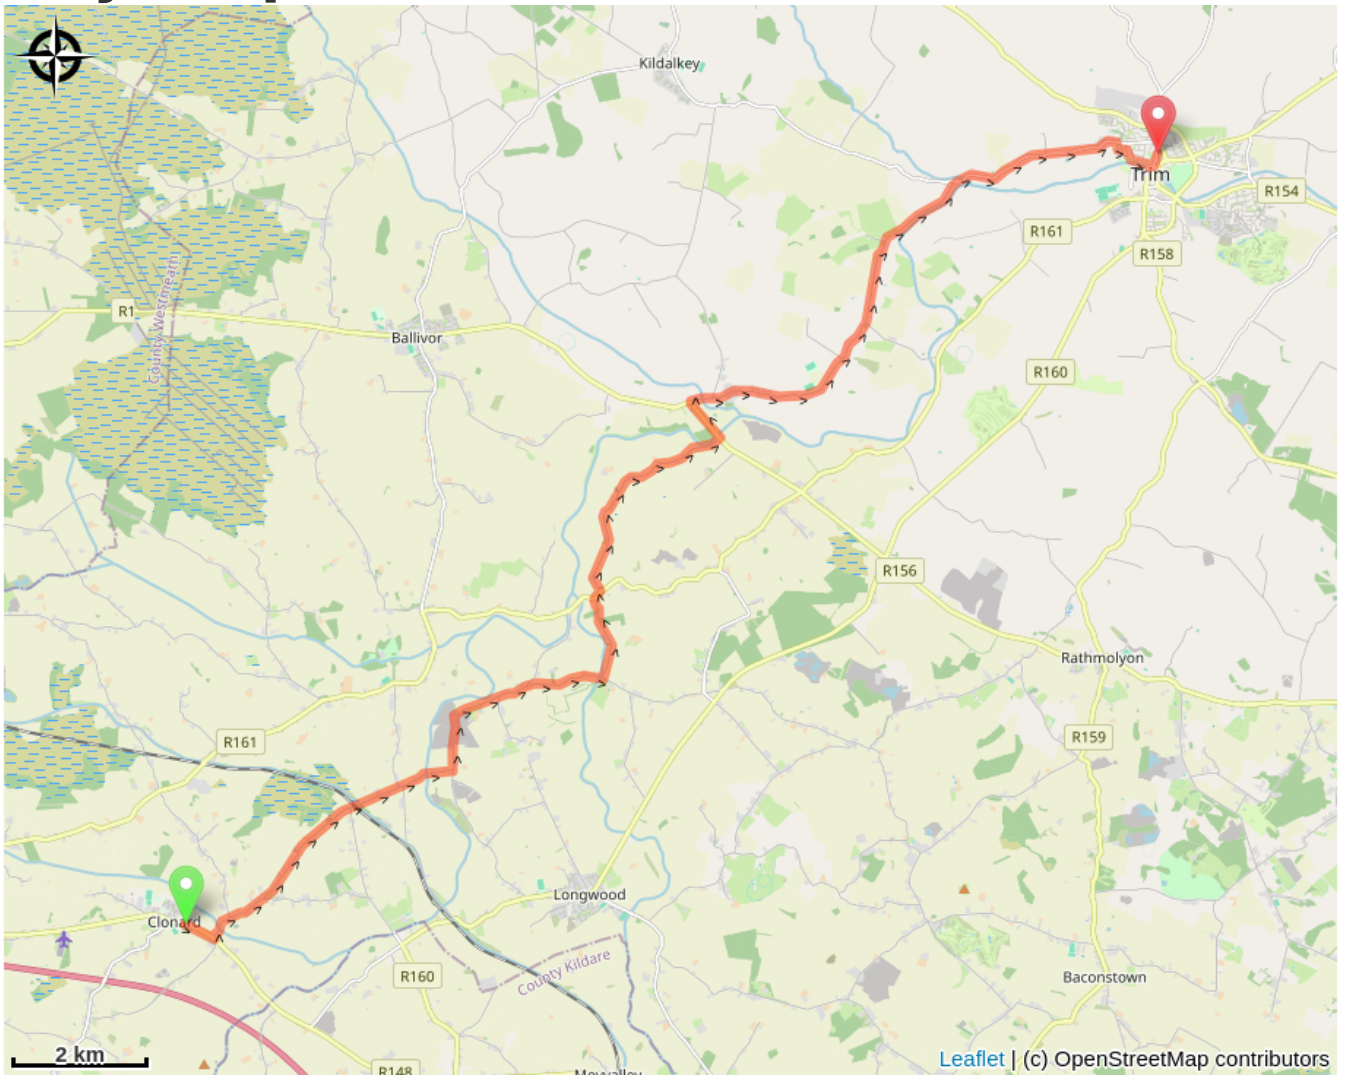

Clonard to Trim

Ireland - Kildare

Useful information

Practice : Pedestrian

Duration : 8 h

Length : 24.3 km

Trek ascent : 110 m

Difficulty : Medium

Type : Multi-day trek

Trek

Departure : Saint Finian's Church

Arrival : Saint Patrick's Church

Cities : 1. Kildare
2. Meath

Altimetric profile

Min elevation 53 m Max elevation 73 m

On your path...