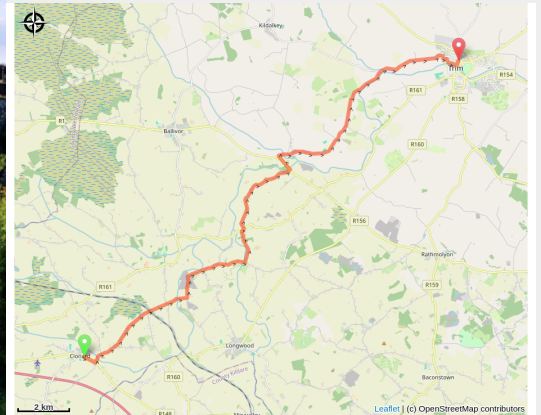

Clonard to Trim

Ireland - Kildare

Useful information

Practice : Pedestrian

Duration : 8 h

Length : 24.3 km

Trek ascent : 110 m

Difficulty : Medium

Type : Multi-day trek

Trek

Departure : Saint Finian's Church

Arrival : Saint Patrick's Church

Cities : 1. Kildare
2. Meath

Altimetric profile

Min elevation 53 m Max elevation 73 m

On your path...