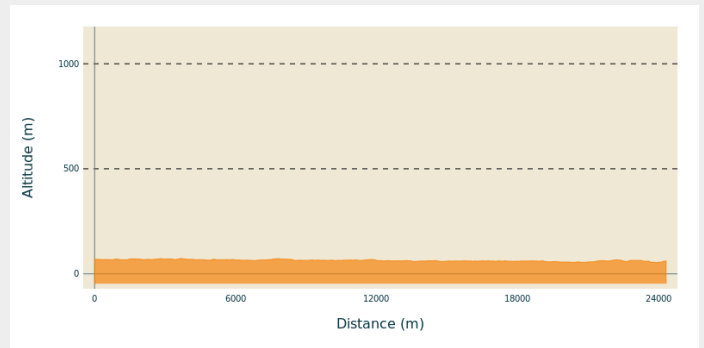

Clonard to Trim

Ireland - Kildare

Useful information

Practice : Pedestrian

Duration : 8 h

Length : 24.3 km

Trek ascent : 110 m

Difficulty : Medium

Type : Multi-day trek

Trek

Departure : Saint Finian's Church

Arrival : Saint Patrick's Church

Cities : 1. Kildare
2. Meath

Altimetric profile

Min elevation 53 m Max elevation 73 m

On your path...