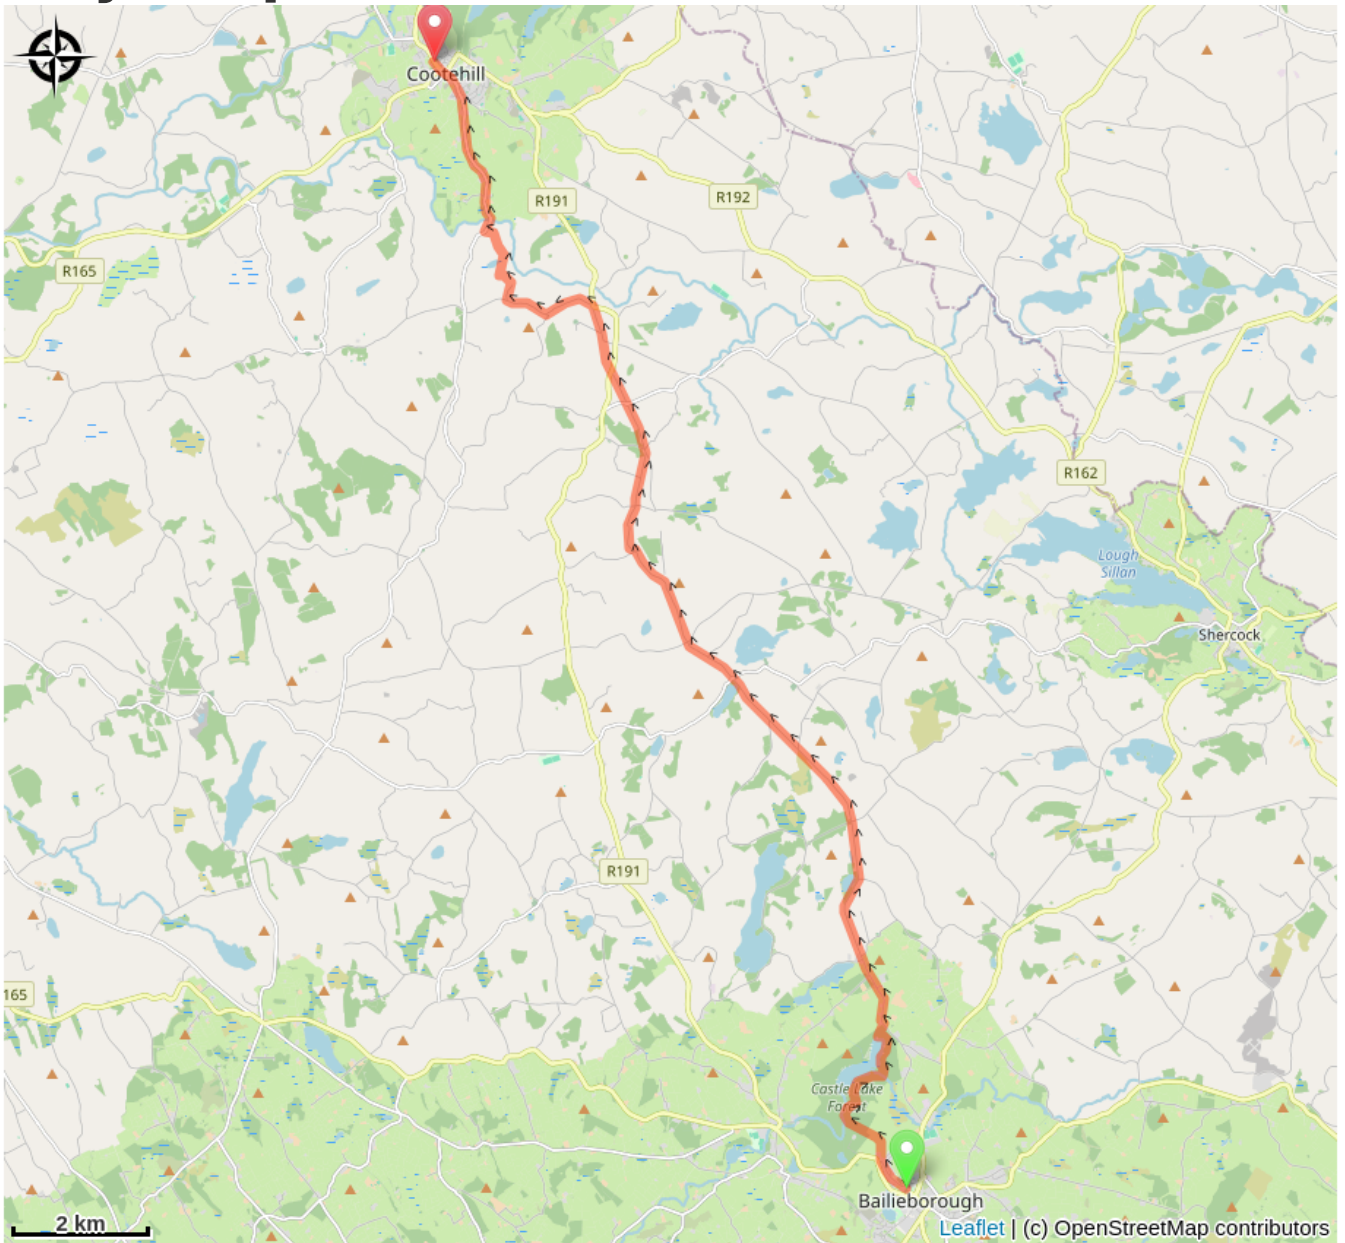

On your path...