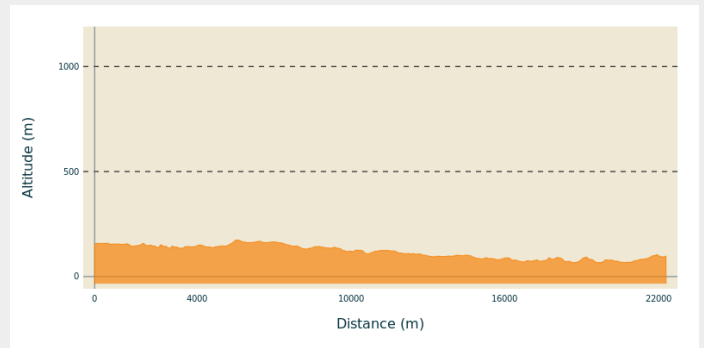

## Useful information

---

Practice : Pedestrian

---

Duration : 7 h

---

Length : 22.3 km

---

Trek ascent : 316 m

---

Difficulty : Easy

---

Type : Multi-day trek

## Altimetric profile

Min elevation 66 m Max elevation 174 m