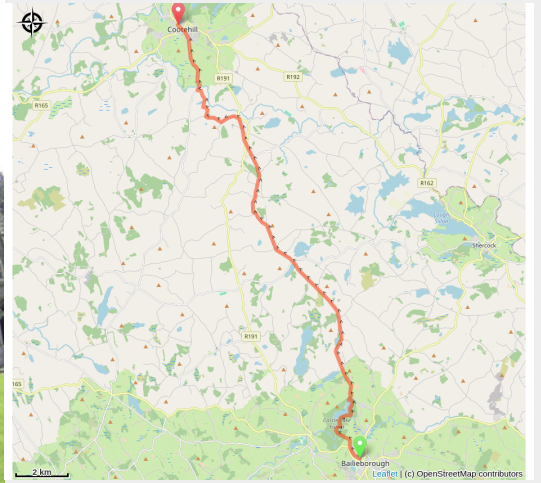

# Bailieborough to Cootehill

Ireland - Cavan

## Useful information

---

Practice : Pedestrian

---

Duration : 7 h

---

Length : 22.3 km

---

Trek ascent : 316 m

---

Difficulty : Easy

---

Type : Multi-day trek

# Trek

**Departure** : Parish church

**Arrival** : Church of Saint Michael

**Cities** : 1. Cavan