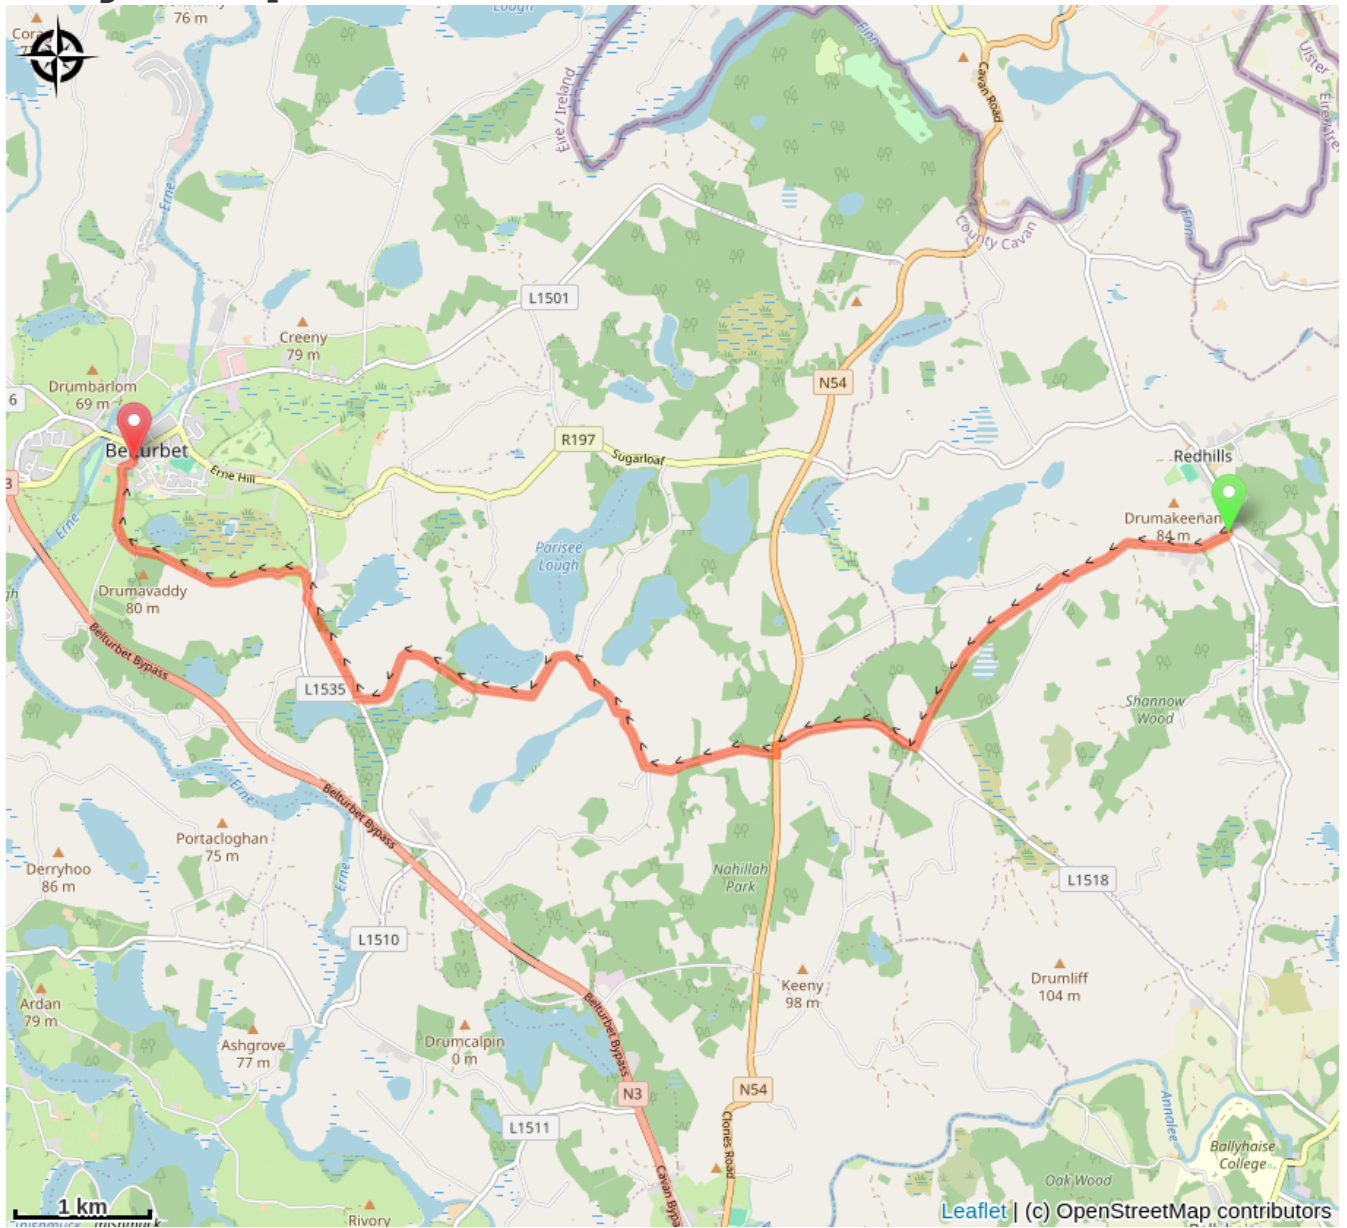

Redhill to Belturbet

Ireland - Cavan

Useful information

Practice : Pedestrian

Duration : 4 h

Length : 11.8 km

Trek ascent : 134 m

Difficulty : Easy

Type : Multi-day trek

Trek

Departure : Village entrance

Arrival : Church of the Immaculate Conception

Cities : 1. Cavan

Altimetric profile

Min elevation 47 m Max elevation 66 m

On your path...