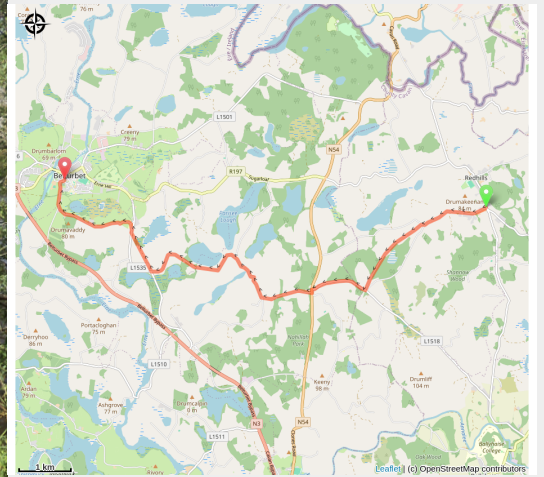

Redhill to Belturbet

Ireland - Cavan

Useful information

Practice : Pedestrian

Duration : 4 h

Length : 11.8 km

Trek ascent : 134 m

Difficulty : Easy

Type : Multi-day trek

Trek

Departure : Village entrance

Arrival : Church of the Immaculate Conception

Cities : 1. Cavan

Altimetric profile

Min elevation 47 m Max elevation 66 m

On your path...