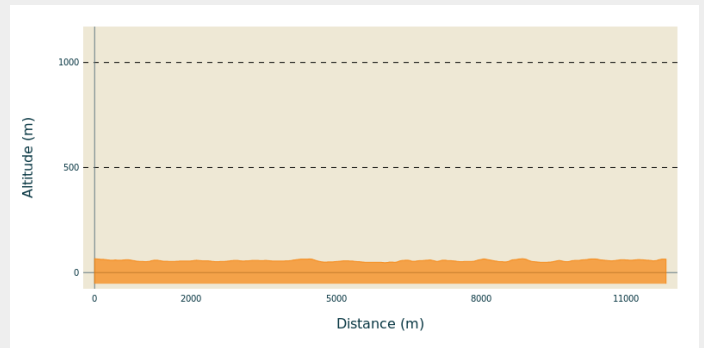

Redhill to Belturbet

Ireland - Cavan

Useful information

Practice : Pedestrian

Duration : 4 h

Length : 11.8 km

Trek ascent : 134 m

Difficulty : Easy

Type : Multi-day trek

Trek

Departure : Village entrance

Arrival : Church of the Immaculate Conception

Cities : 1. Cavan

Altimetric profile

Min elevation 47 m Max elevation 66 m

On your path...